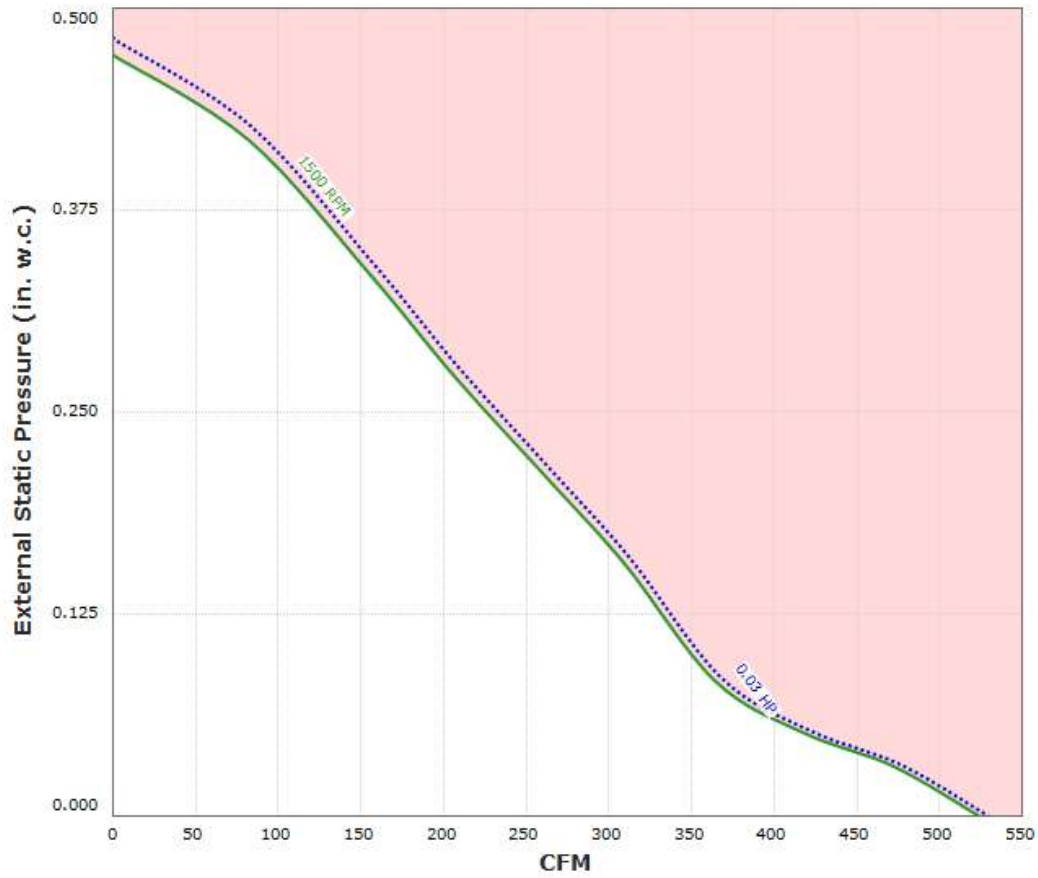

DDAR10RA Performance Curve

Performance shown is certified for Installation Type A: Free inlet, Free outlet. Performance ratings do not include the effects of appurtenances in the airstream. Power rating (BHP) does not include transmission losses.