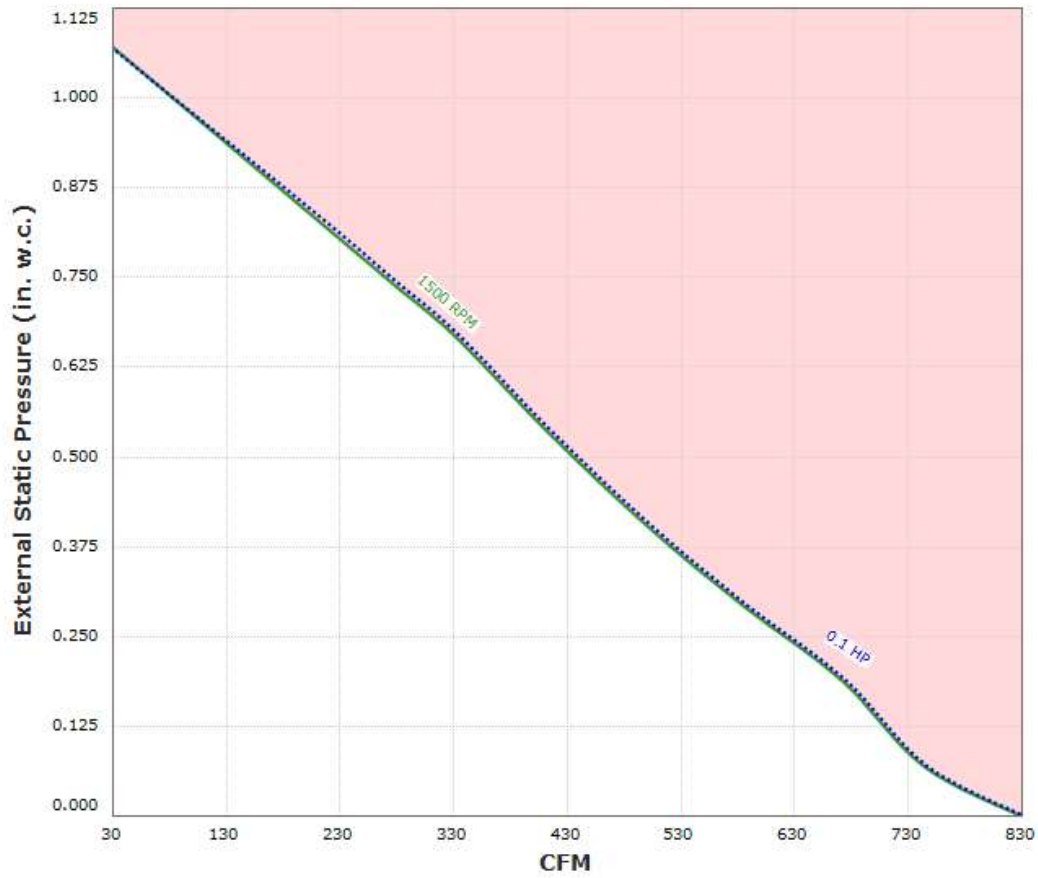

## DDAR12RA Performance Curve

Performance shown is certified for Installation Type A: Free inlet, Free outlet. Performance ratings do not include the effects of appurtenances in the airstream. Power rating (BHP) does not include transmission losses.