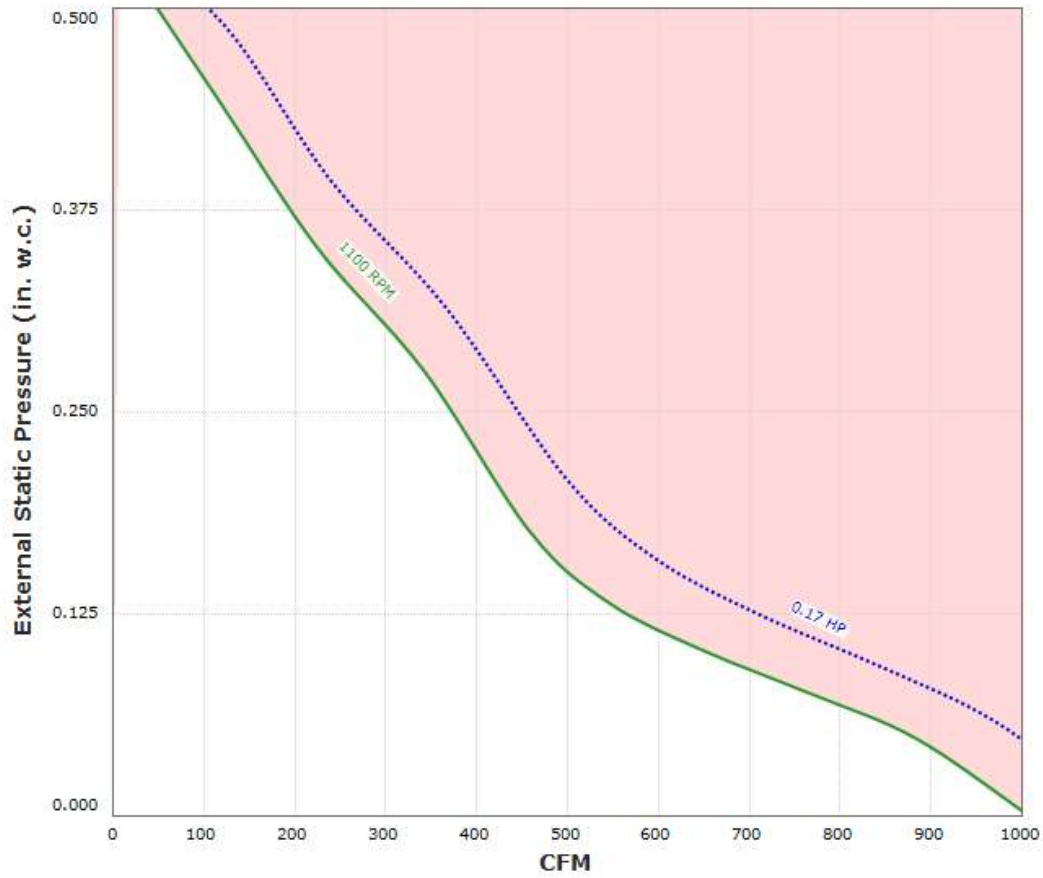

DDAR14RA Performance Curve

Performance shown is certified for Installation Type A: Free inlet, Free outlet. Performance ratings do not include the effects of appurtenances in the airstream. Power rating (BHP) does not include transmission losses.