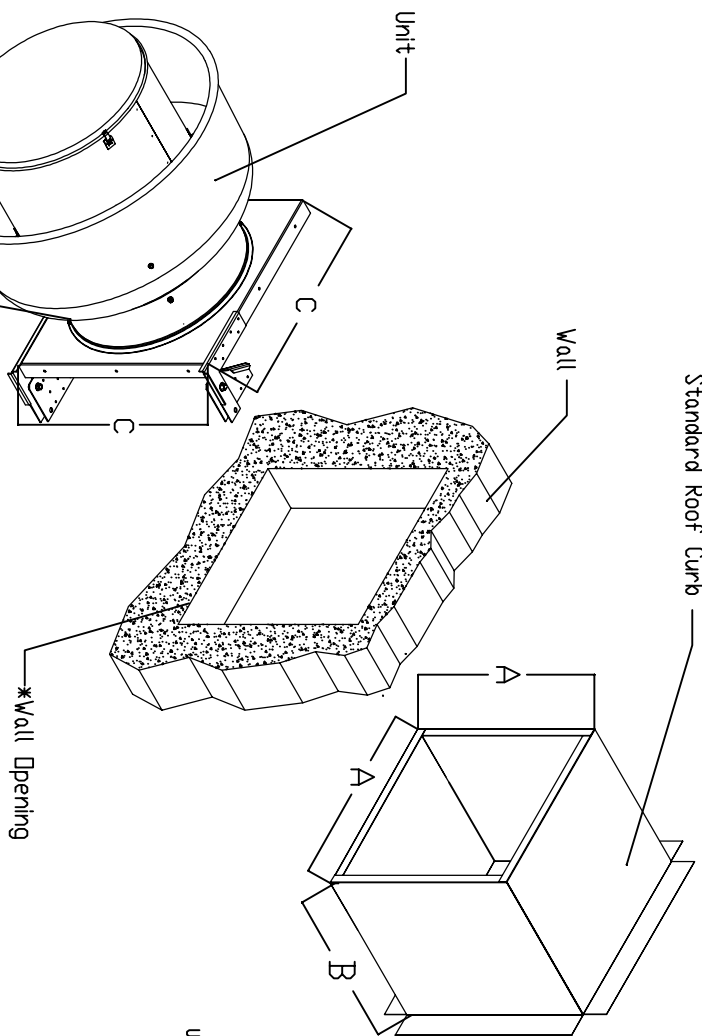

Wall Mount w/ Standard Curb

(24" WHEEL 2 HP - 1 & 3 PHASE)
 (24" WHEEL 3 HP - 3 PHASE MAXIMUM)

Standard Roof Curb

STANDARD CURB FITS INTO BASE OF FAN
 SELF DRILLING SCREWS SHOULD BE USED
 FOR UNIT ATTACHMENT TO CURB
 * Flash wall to Curb
 FLASHING AND SEALING OF WALL PENETRATION
 DONE BY OTHERS

A (IN.)	B (IN.)	C (IN.)
19 1/2	22	21
19 1/2	20	21
23	20	24 3/4
26 1/6	20	28
26 1/2	20	28
31 1/2	20	33

Grease pipe pointed down

Wall Mount w/ Standard Curb SIDE VIEW

(24" WHEEL 2 HP & 3 HP 1 PHASE MAXIMUM)