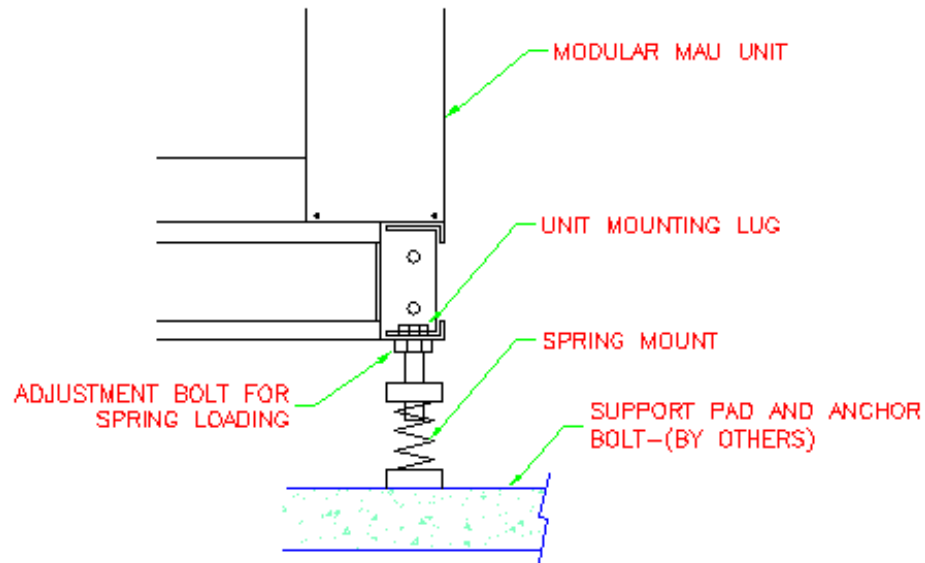

TYPICAL "SLF" UNIT SPRING MOUNTING

NOTE: SPRING LOCATION SAME AS INDOOR HANGING OPTION

DIRECT FIRED		INDIRECT FIRED		ELECTRIC		UNTEMPERED		KB ONLY		PCU-3&4&5+KB		PCU-1&2+KB		PCU-3&4&5+USBI/SIF		PCU-1&2+USBI/SIF	
SIZE	SPRING	SIZE	SPRING	SIZE	SPRING	SIZE	SPRING	SIZE	SPRING	SIZE	SPRING	SIZE	SPRING	SIZE	SPRING	SIZE	SPRING
1	SLFA125	1	SLFA200	1	SLFA125	1	SLFA125	1	SLFA125	1	SLFA125	1	SLFA125	1	SLFA125	1	SLFA125
2	SLFA125	2	SLFA200	2	SLFA125	2	SLFA125	2	SLFA125	2	SLFA200	2	SLFA200	2	SLFA200	2	SLFA200
3	SLFA200	3	SLFA310	3	SLFA200	3	SLFA200	3	SLFA200	3	SLFA310	3	SLFA200	3	SLFA310	3	SLFA200
4	SLFA310	4	SLFB750	4	SLFA310	4	SLFA310	4	SLFA310	4	SLFA310	4	SLFA310	4	SLFA310	4	SLFA310
5	SLFA310	5	SLFB750	5	SLFA310	5	SLFA310	5	SLFA310	5	SLFB450	5	SLFB450	5	SLFB450	5	SLFB450
										6	SLFB750	6	SLFB450	6	SLFB750	6	SLFB450
										7	SLFB750	7	SLFB750	7	SLFB750	7	SLFB750