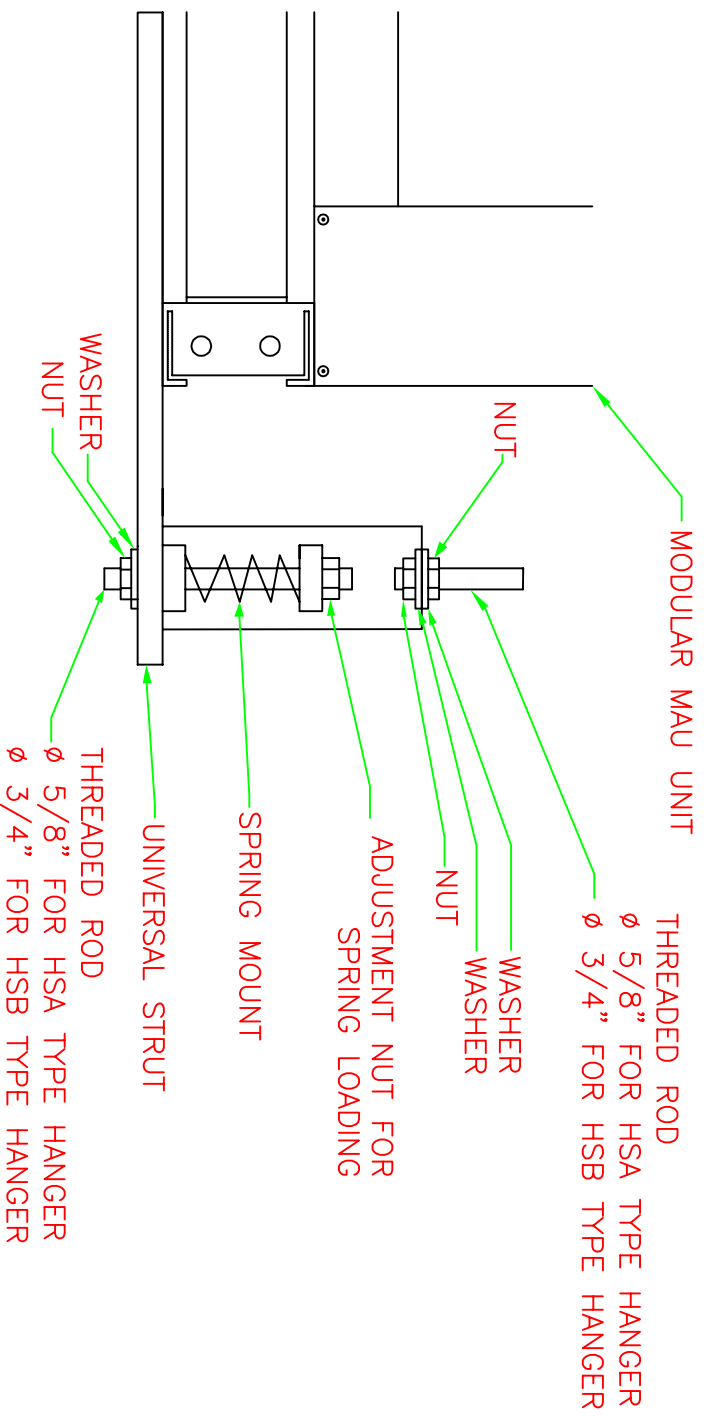

TYPICAL "HS" UNIT SPRING MOUNTING

NOTE: TWO HANGERS PER UNIVERSAL STRUT

DIRECT FIRED		INDIRECT FIRED		ELECTRIC		UNTEMPERED		KB ONLY		PCU-3&4+KB		PCU-1&2+KB	
SIZE	SPRING	SIZE	SPRING	SIZE	SPRING	SIZE	SPRING	SIZE	SPRING	SIZE	SPRING	SIZE	SPRING
1	HSA125	1	HSA200	1	HSA125	1	HSA125	1	HSA125	1	HSA125	1	HSA125
2	HSA125	2	HSA200	2	HSA125	2	HSA125	2	HSA125	2	HSA200	2	HSA200
3	HSA200	3	HSA310	3	HSA200	3	HSA200	3	HSA200	3	HSA310	3	HSA200
4	HSA310	4	HSB750	4	HSA310	4	HSA310	4	HSA310	4	HSA310	4	HSA310
5	HSA310	5	HSB750	5	HSA310	5	HSA310	5	HSA310	5	HSB450	5	HSB450
										6	HSB450	6	HSB450