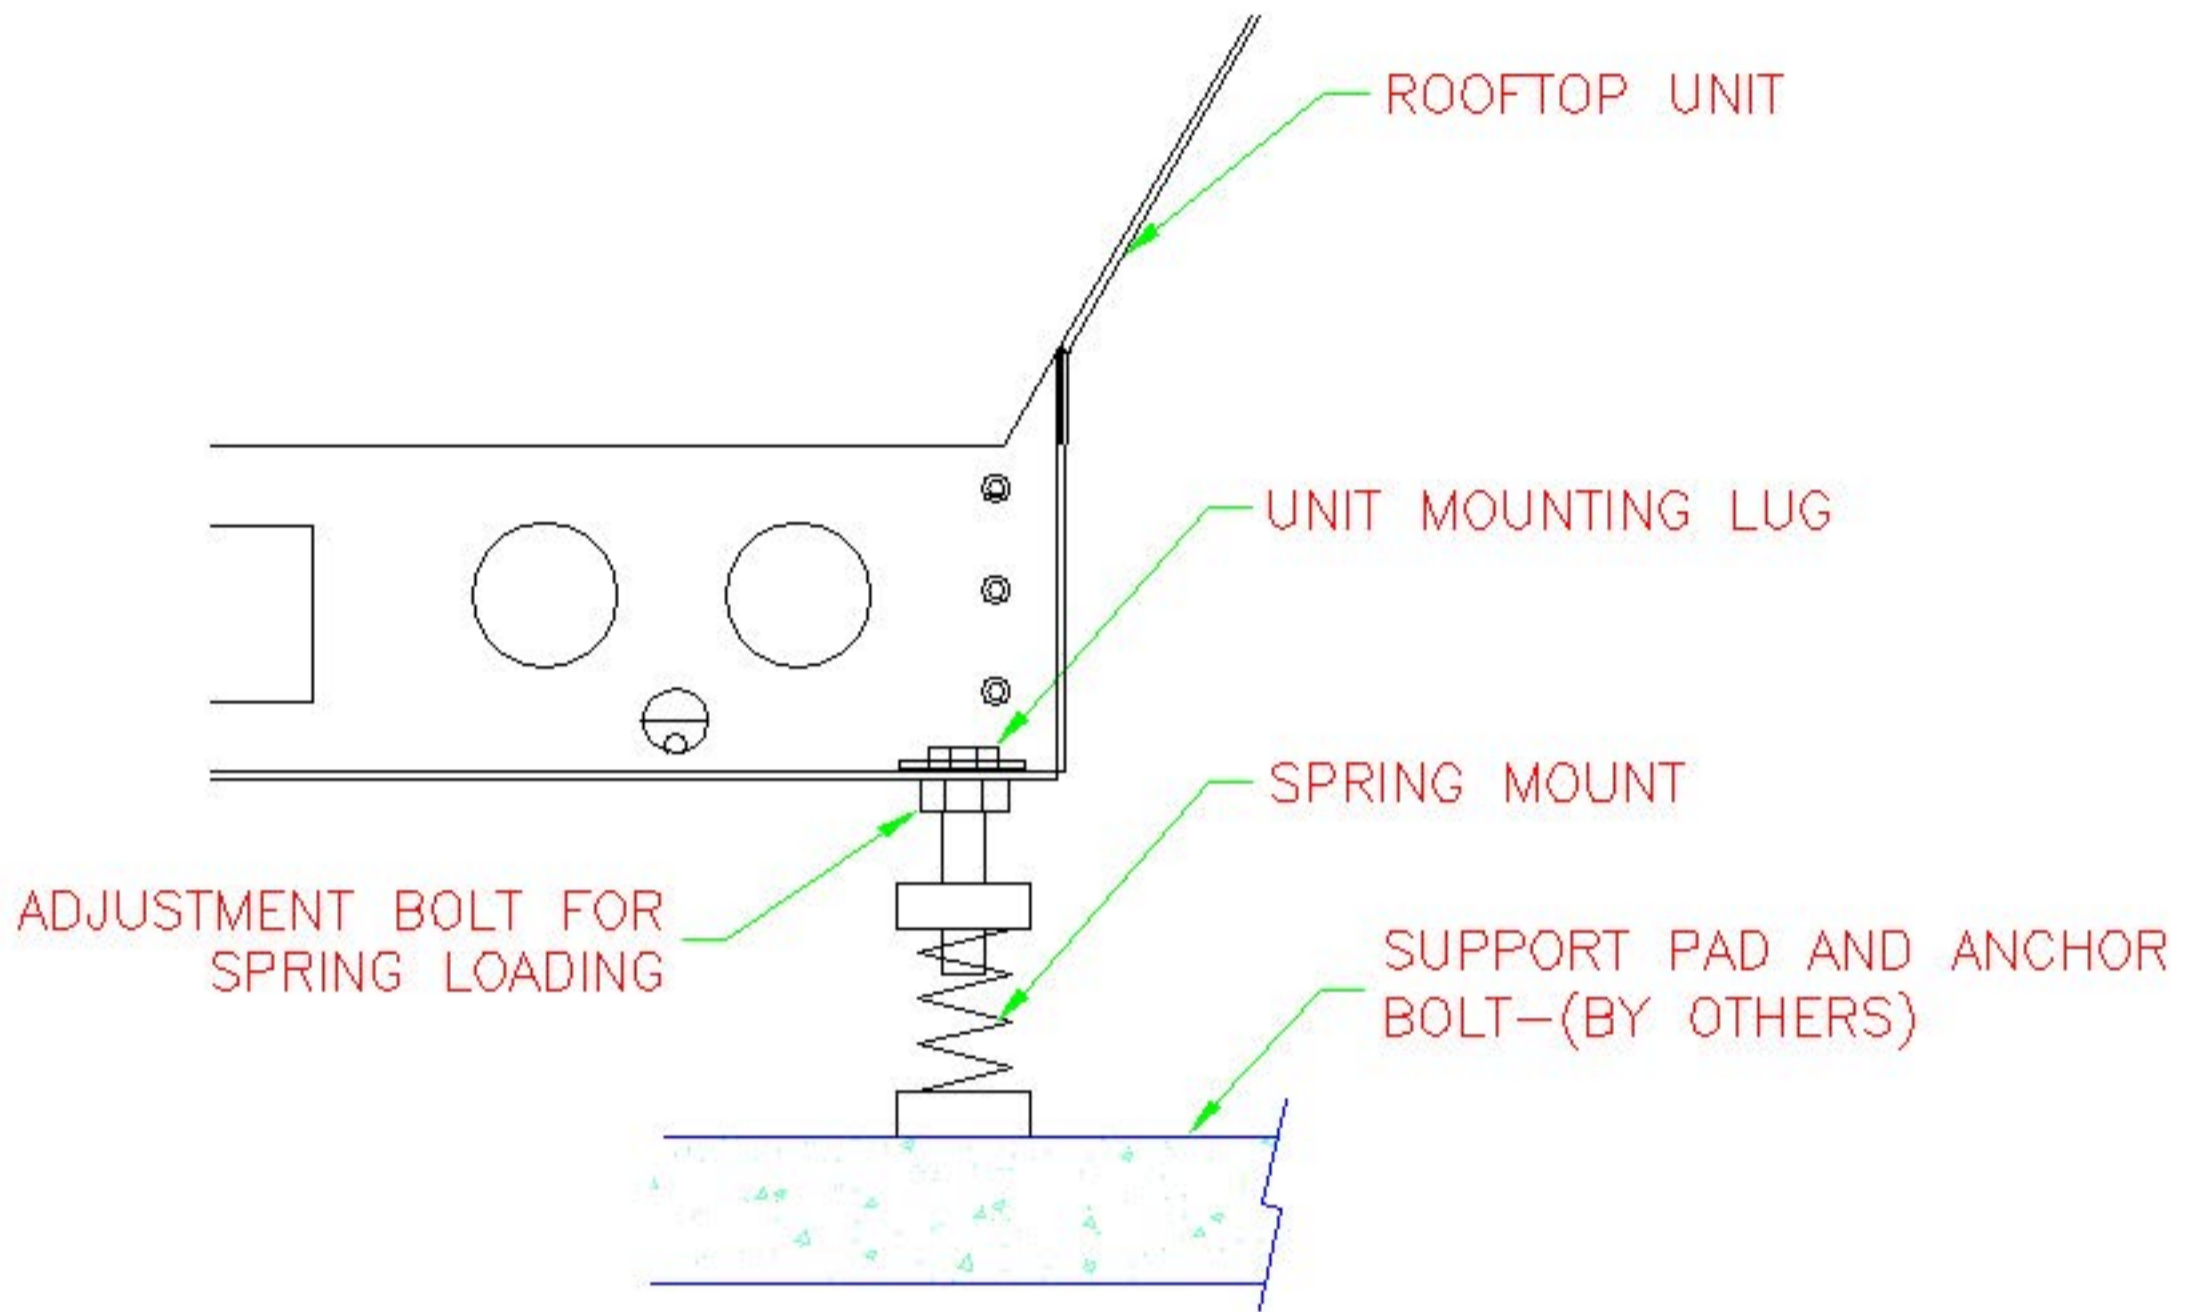

TYPICAL "SLF" UNIT SPRING MOUNTING

DOAS ROOFTOP UNIT		
SIZE	SPRING	QUANTITY
1	SLFB450	4
2	SLFB750	4
3	SLFC1000	4