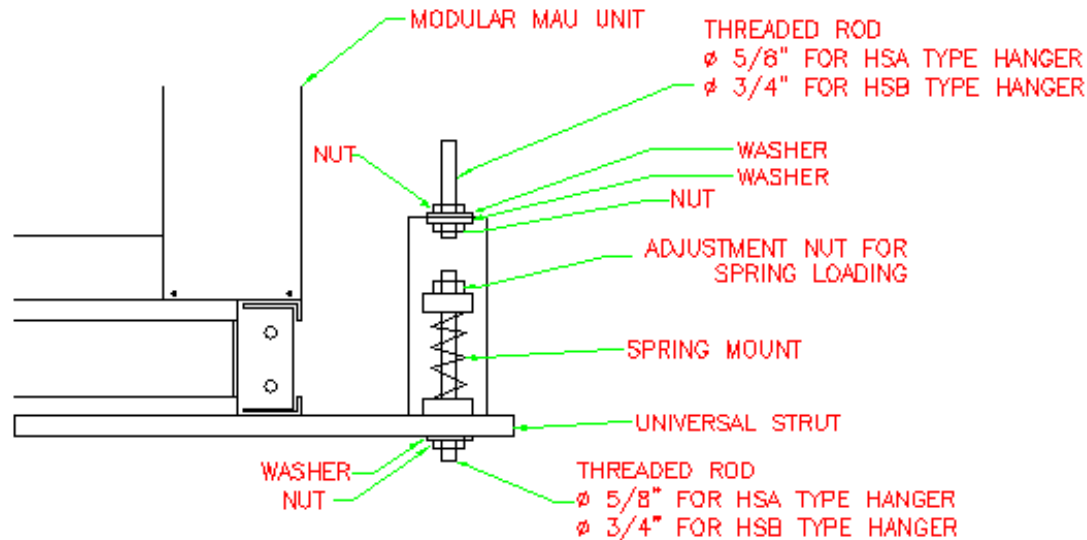

TYPICAL "HS" UNIT SPRING MOUNTING

NOTE: TWO HANGERS PER UNIVERSAL STRUT

DIRECT FIRED		INDIRECT FIRED		ELECTRIC		UNTEMPERED		KB ONLY		PCU-3&4&5+KB		PCU-1&2+KB		PCU-3&4&5+USBI/SIF		PCU-1&2+USBI/SIF	
SIZE	SPRING	SIZE	SPRING	SIZE	SPRING	SIZE	SPRING	SIZE	SPRING	SIZE	SPRING	SIZE	SPRING	SIZE	SPRING	SIZE	SPRING
1	HSA125	1	HSA200	1	HSA125	1	HSA125	1	HSA125	1	HSA125	1	HSA125	1	HSA125	1	HSA125
2	HSA125	2	HSA200	2	HSA125	2	HSA125	2	HSA125	2	HSA200	2	HSA200	2	HSA200	2	HSA200
3	HSA200	3	HSA310	3	HSA200	3	HSA200	3	HSA200	3	HSA310	3	HSA200	3	HSA310	3	HSA200
4	HSA310	4	HSB750	4	HSA310	4	HSA310	4	HSA310	4	HSA310	4	HSA310	4	HSA310	4	HSA310
5	HSA310	5	HSB750	5	HSA310	5	HSA310	5	HSA310	5	HSB450	5	HSB450	5	HSB450	5	HSB450
										6	HSB450	6	HSB450	6	HSB450	6	HSB450
										7	HSB750	7	HSB750	7	HSB750	7	HSB750