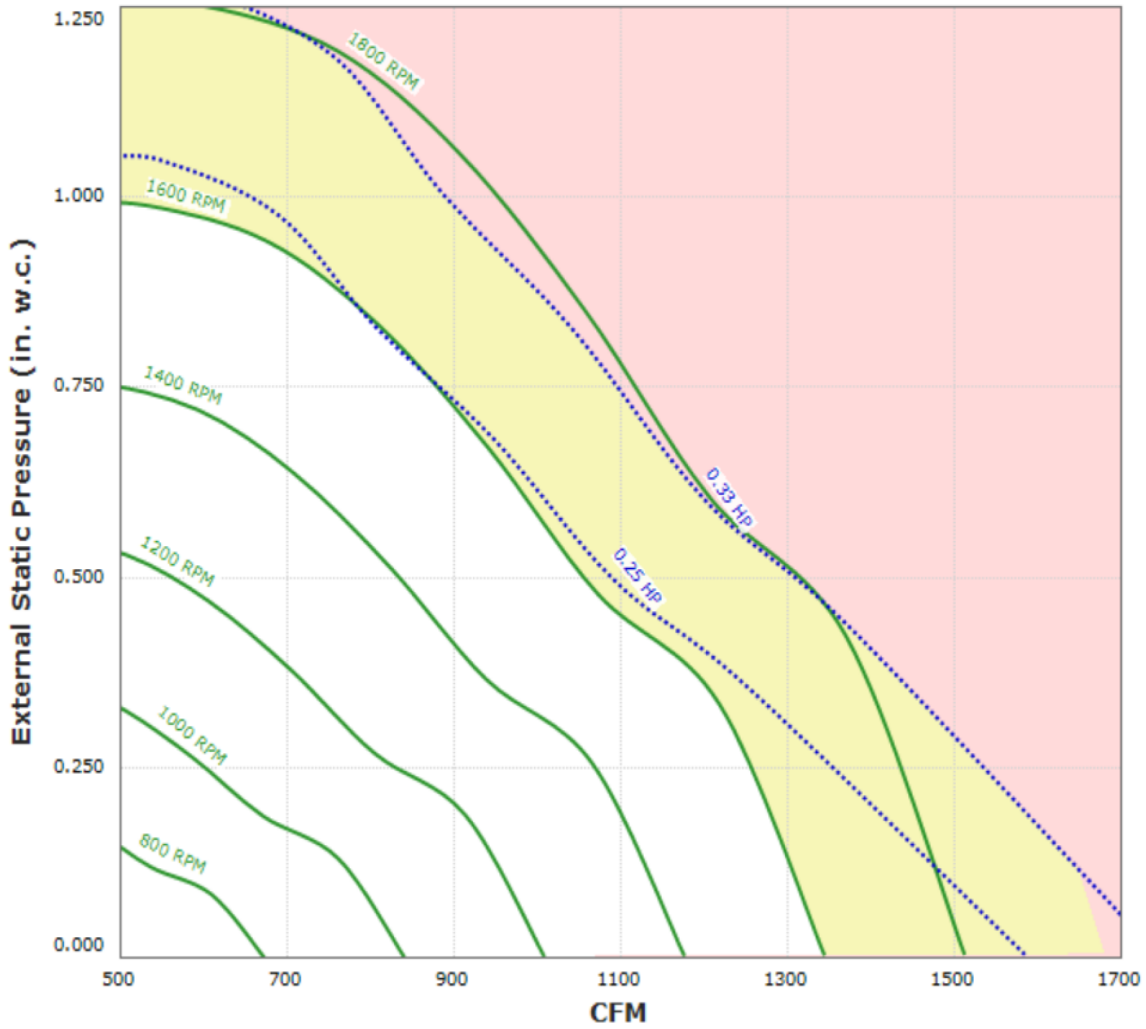

BDCR11RA Performance Curve

Max Sizable RPM= 2000 RPM. Curve shown extended beyond this point for reference only.

Performance shown is certified for Installation Type A: Free inlet, Free outlet. Performance ratings do not include the effects of appurtenances in the airstream. Power rating (BHP) does not include transmission losses.