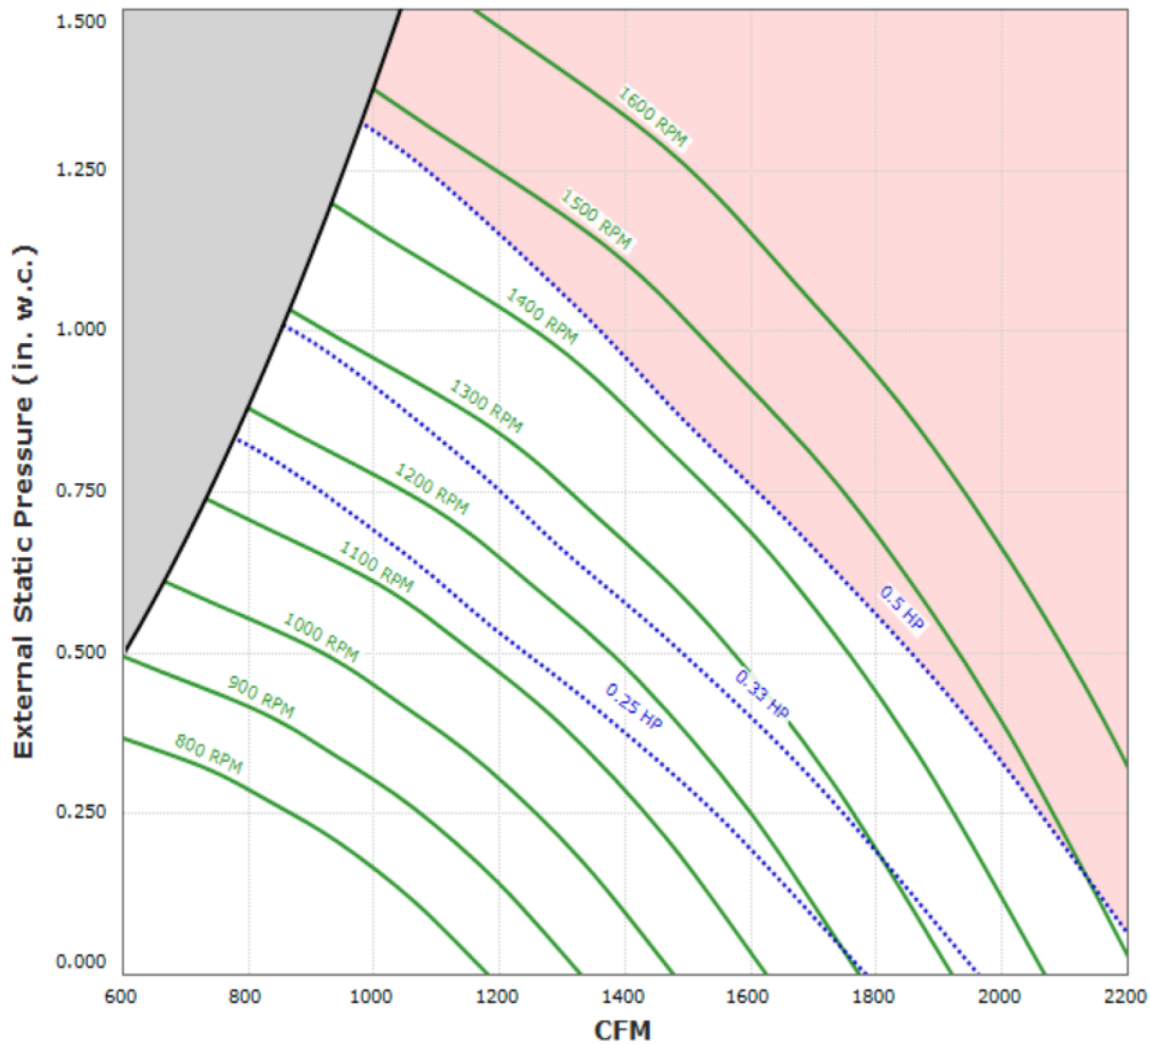

## BDCR13RA Performance Curve

Max Sizable RPM= 2000 RPM. Curve shown extended beyond this point for reference only.

Performance shown is certified for Installation Type A: Free inlet, Free outlet. Performance ratings do not include the effects of appurtenances in the airstream. Power rating (BHP) does not include transmission losses.