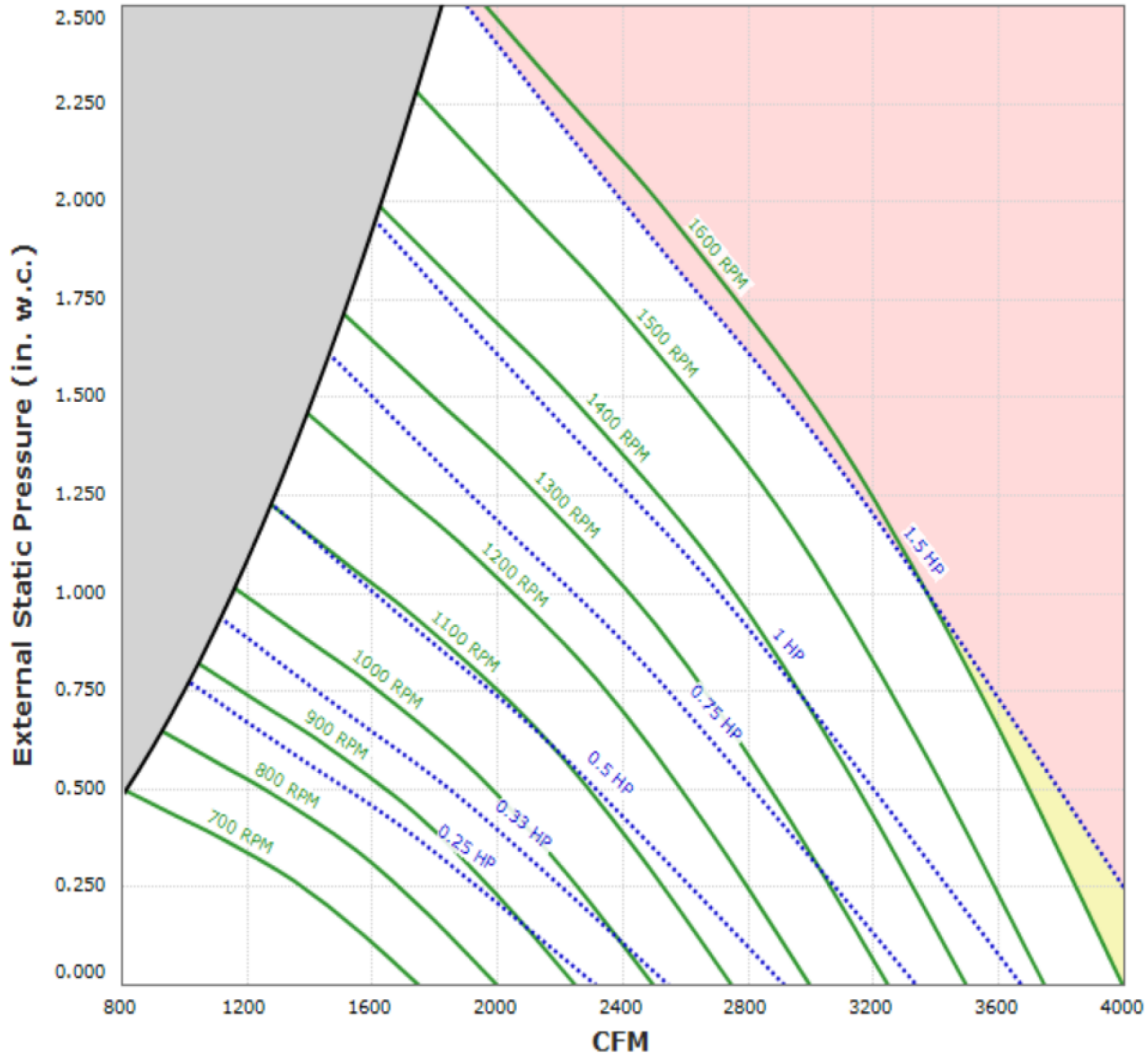

BDCR15RA Performance Curve

Max Sizable RPM= 1900 RPM. Curve shown extended beyond this point for reference only.

Performance shown is certified for Installation Type A: Free inlet, Free outlet. Performance ratings do not include the effects of appurtenances in the airstream. Power rating (BHP) does not include transmission losses.