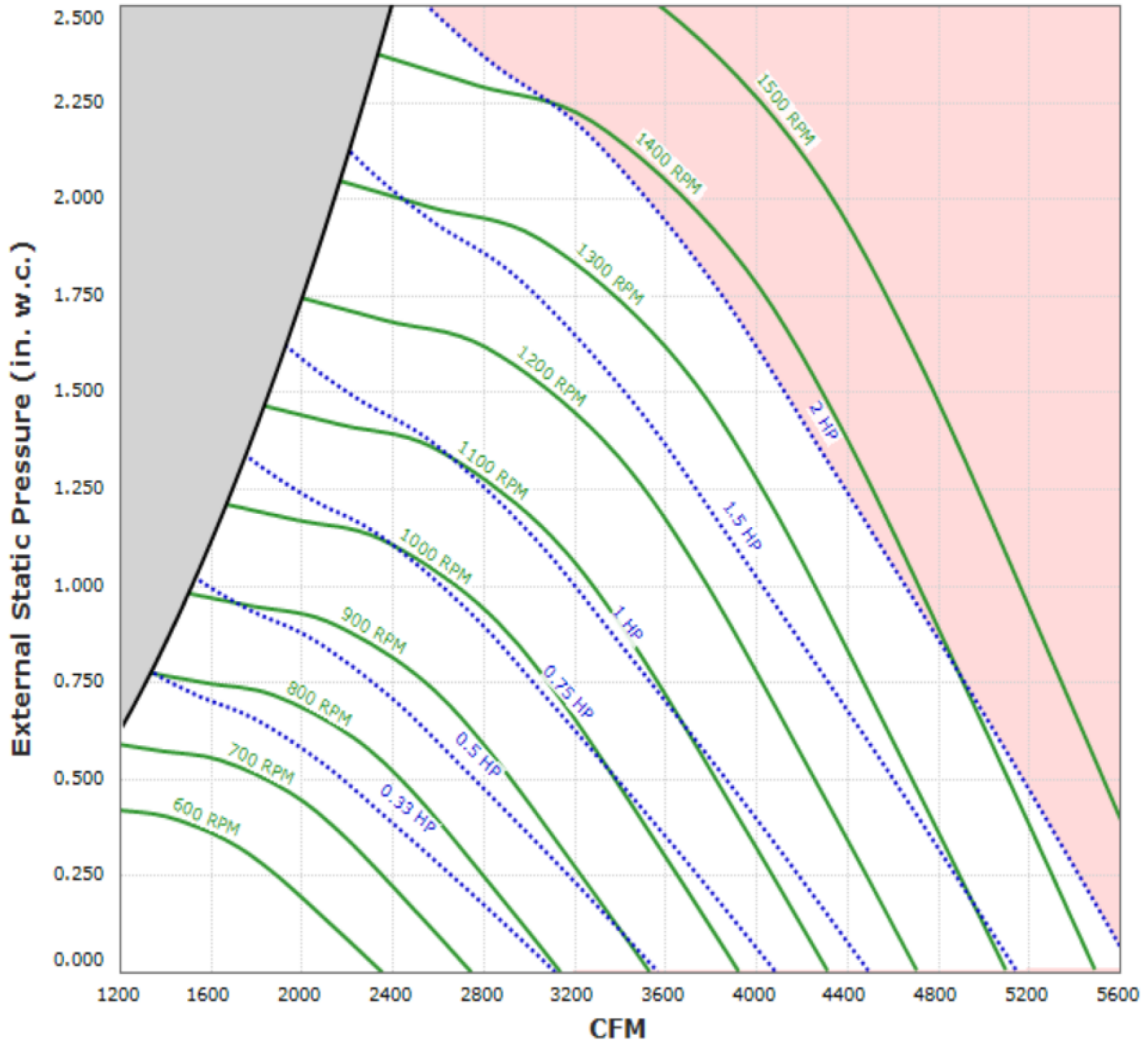

BDCR18RA Performance Curve

Max Sizable RPM= 1800 RPM. Curve shown extended beyond this point for reference only.

Performance shown is certified for Installation Type A: Free inlet, Free outlet. Performance ratings do not include the effects of appurtenances in the airstream. Power rating (BHP) does not include transmission losses.