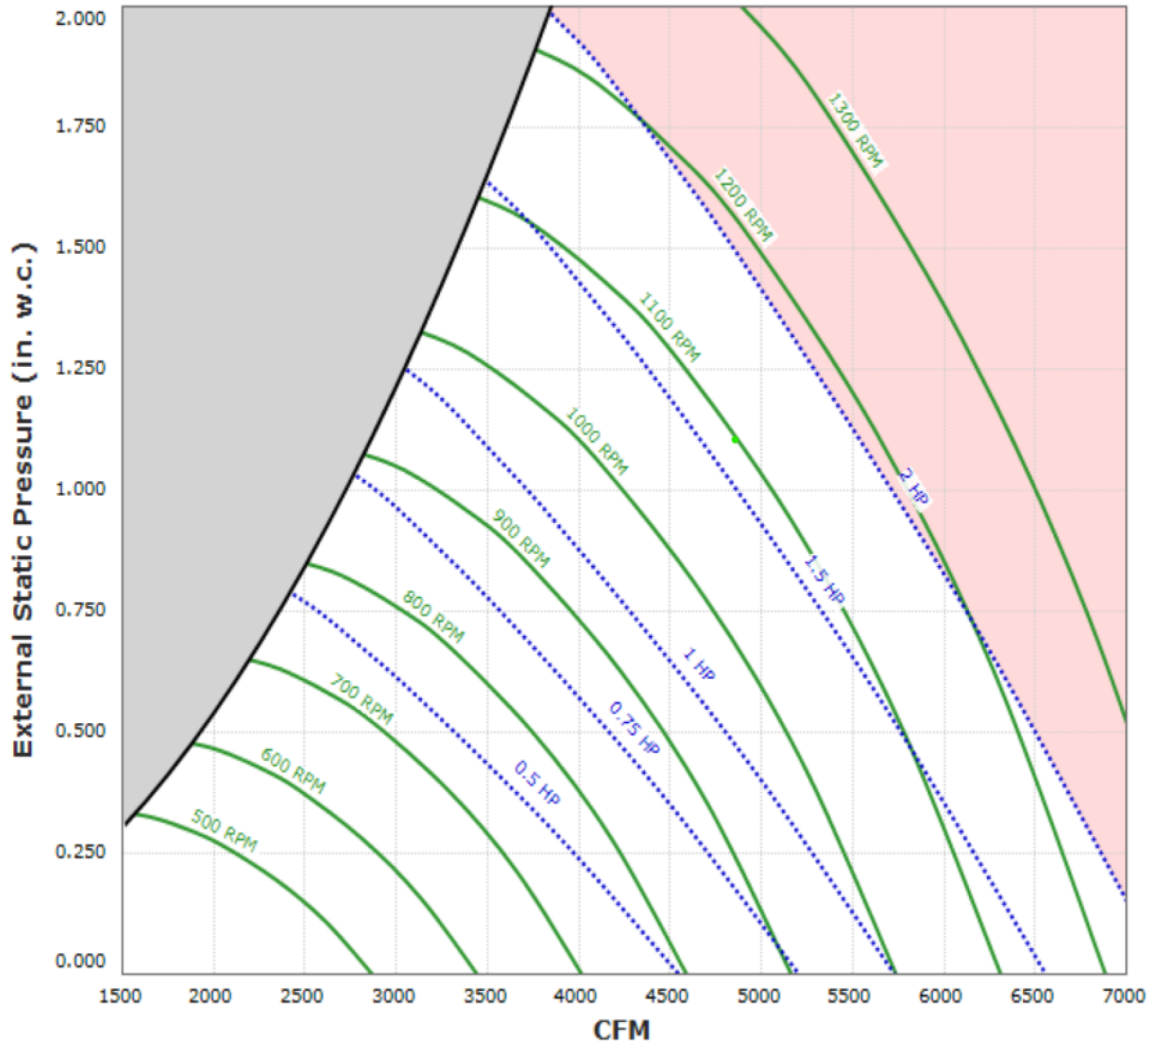

BDCR20RA Performance Curve

Max Sizable RPM= 1600 RPM. Curve shown extended beyond this point for reference only.

Performance shown is certified for Installation Type A: Free inlet, Free outlet. Performance ratings do not include the effects of appurtenances in the airstream. Power rating (BHP) does not include transmission losses.