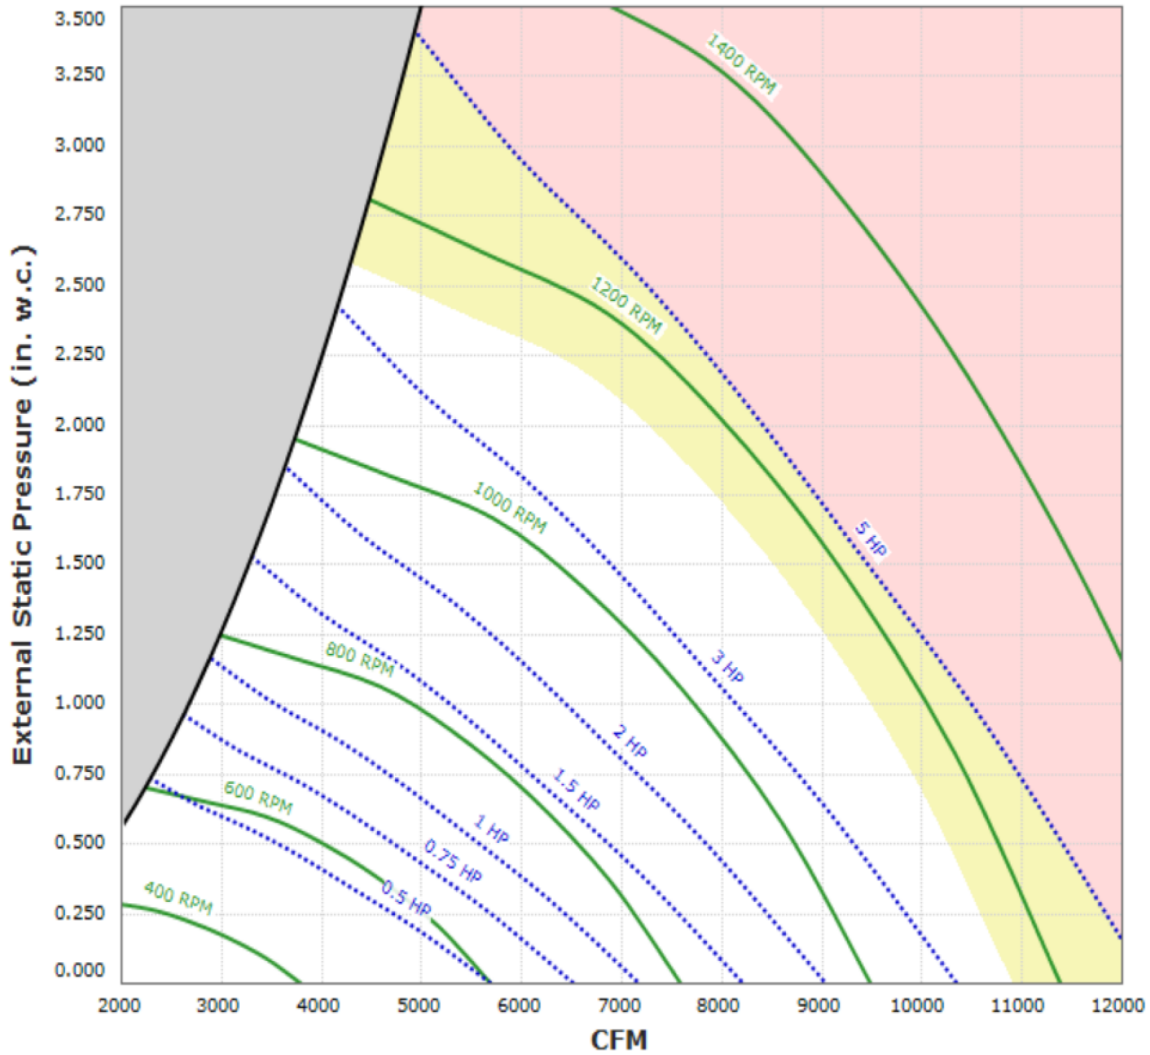

BDCR24RA Performance Curve

Max Sizable RPM= 1350 RPM. Curve shown extended beyond this point for reference only.

Performance shown is certified for Installation Type A: Free inlet, Free outlet. Performance ratings do not include the effects of appurtenances in the airstream. Power rating (BHP) does not include transmission losses.