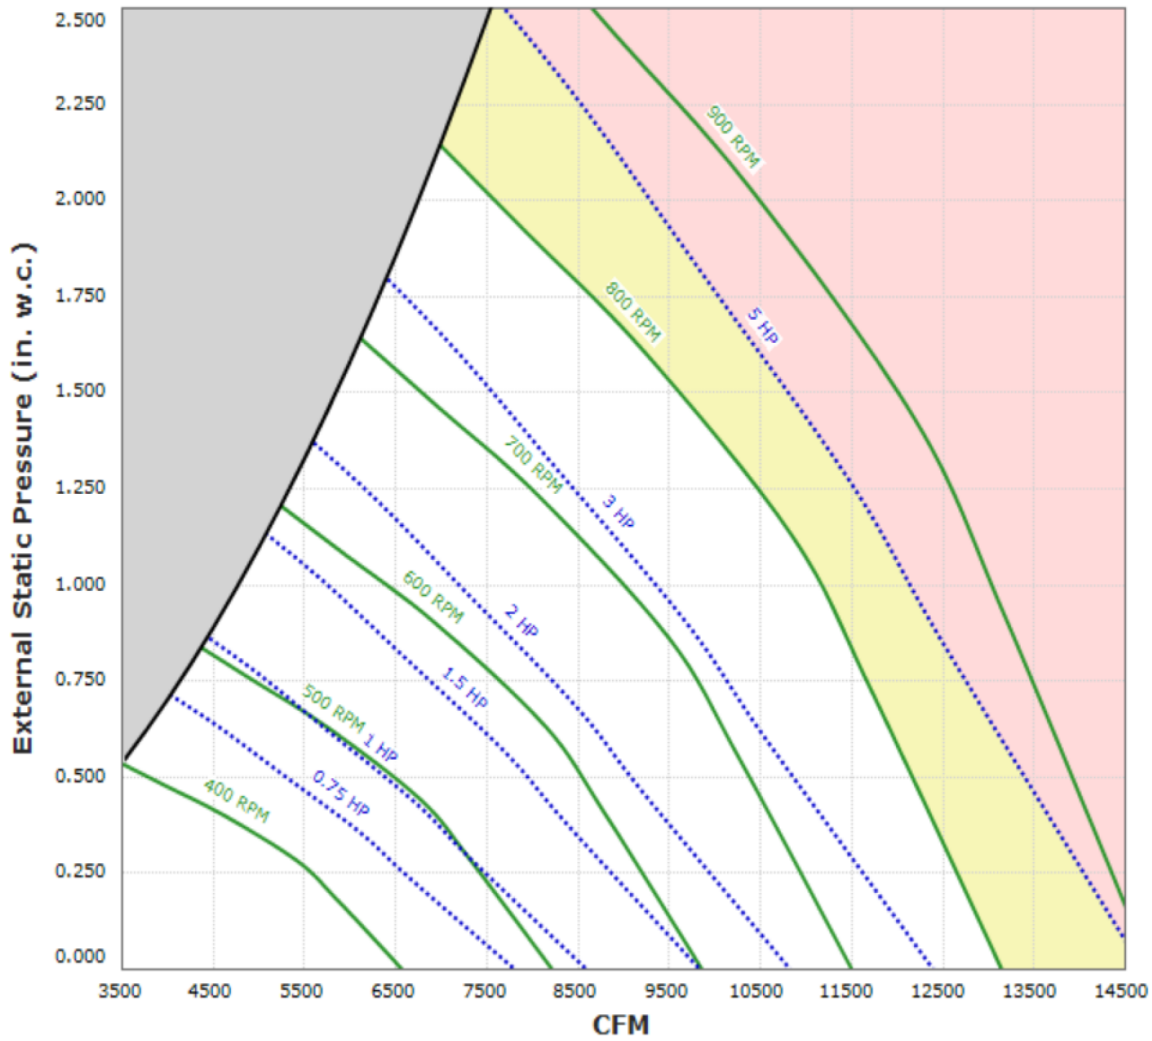

# BDCR30RA Performance Curve

Max Sizable RPM= 1000 RPM. Curve shown extended beyond this point for reference only.

Performance shown is certified for Installation Type A: Free inlet, Free outlet. Performance ratings do not include the effects of appurtenances in the airstream. Power rating (BHP) does not include transmission losses.