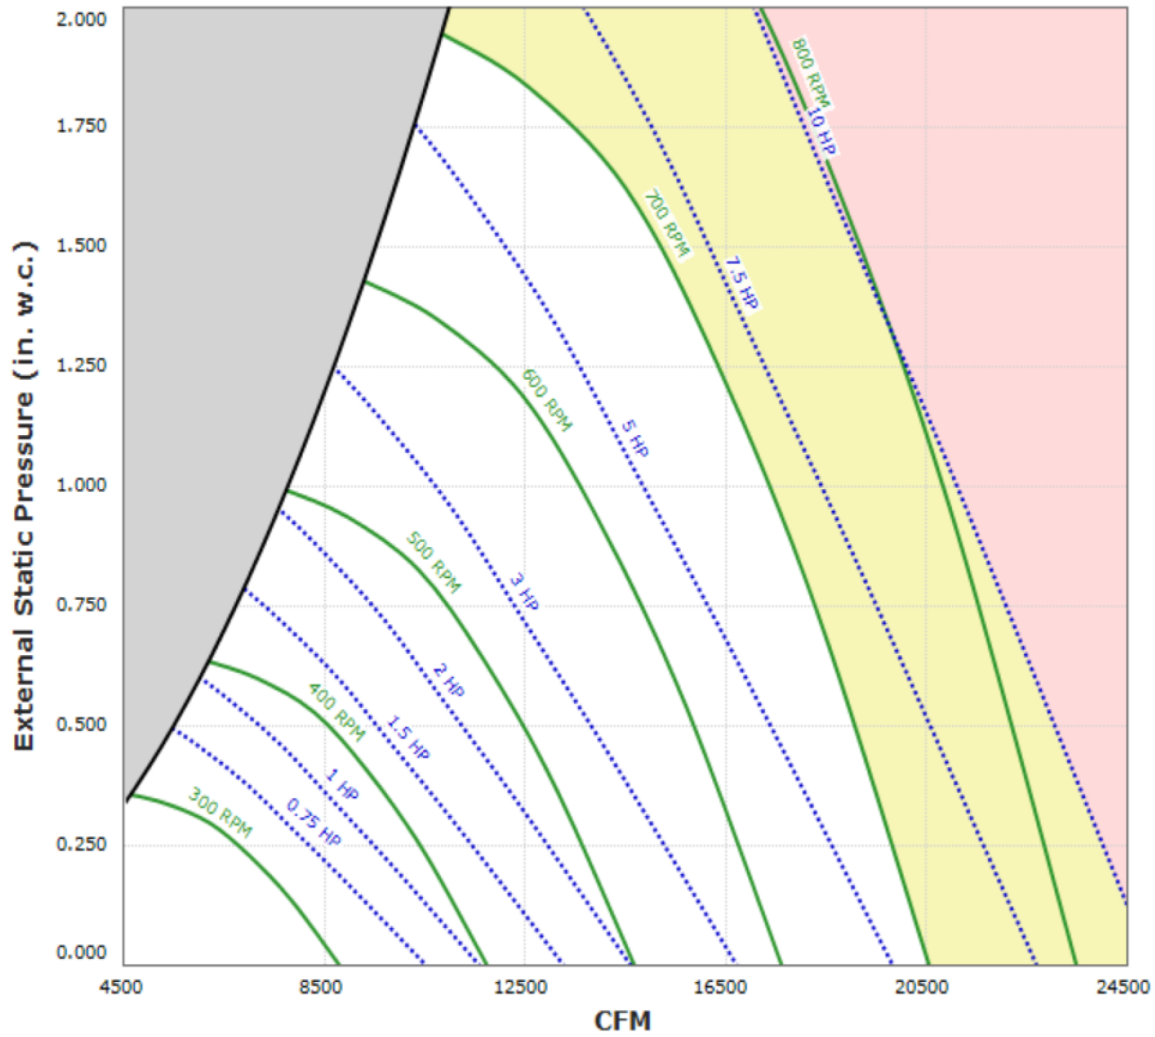

BDCR36RA Performance Curve

Max Sizable RPM= 850 RPM. Curve shown extended beyond this point for reference only.

Performance shown is certified for Installation Type A: Free inlet, Free outlet. Performance ratings do not include the effects of appurtenances in the airstream. Power rating (BHP) does not include transmission losses.