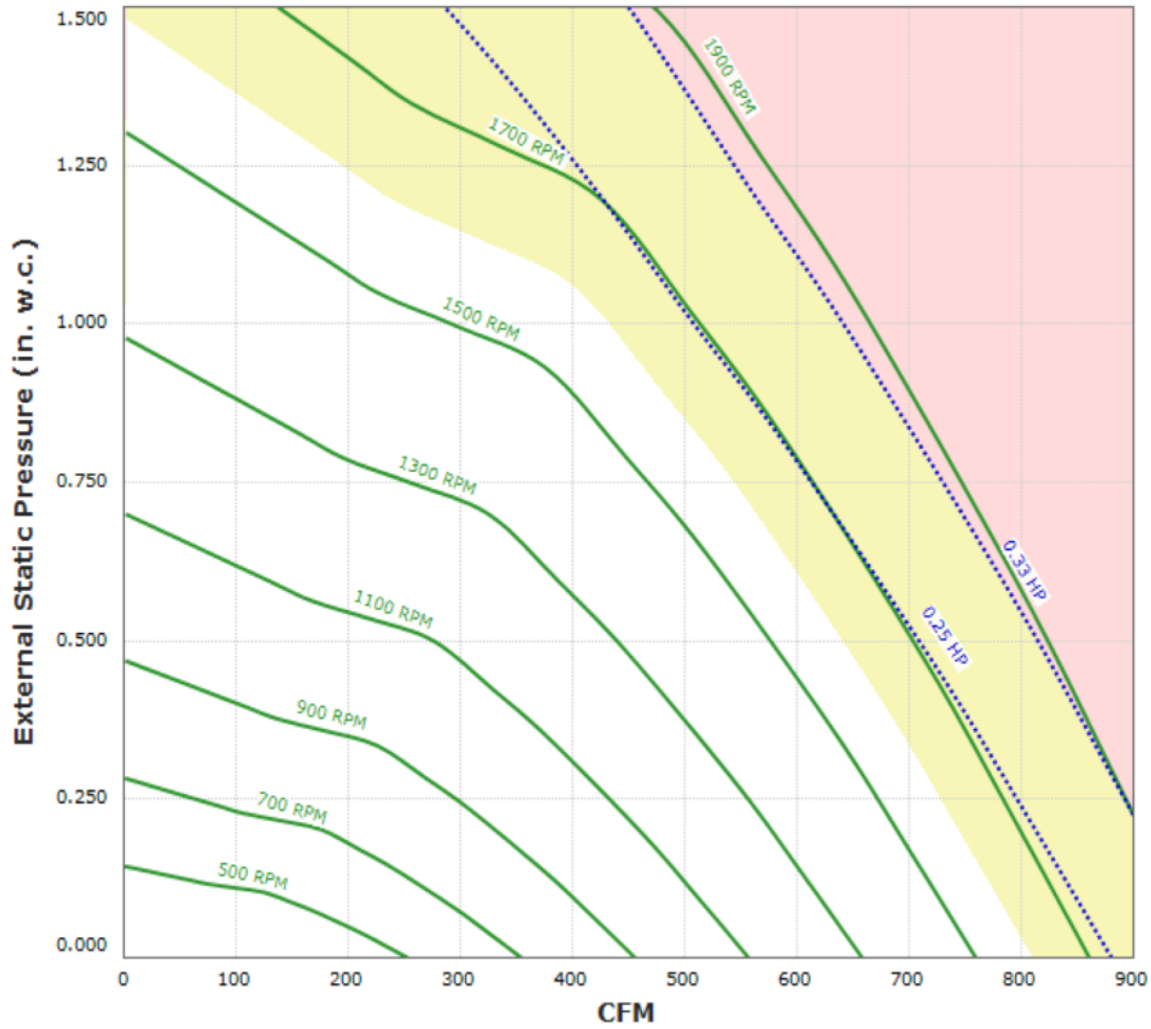

BDCR7RA Performance Curve

Max Sizable RPM= 2000 RPM. Curve shown extended beyond this point for reference only.

Performance shown is certified for Installation Type A: Free inlet, Free outlet. Performance ratings do not include the effects of appurtenances in the airstream. Power rating (BHP) does not include transmission losses.