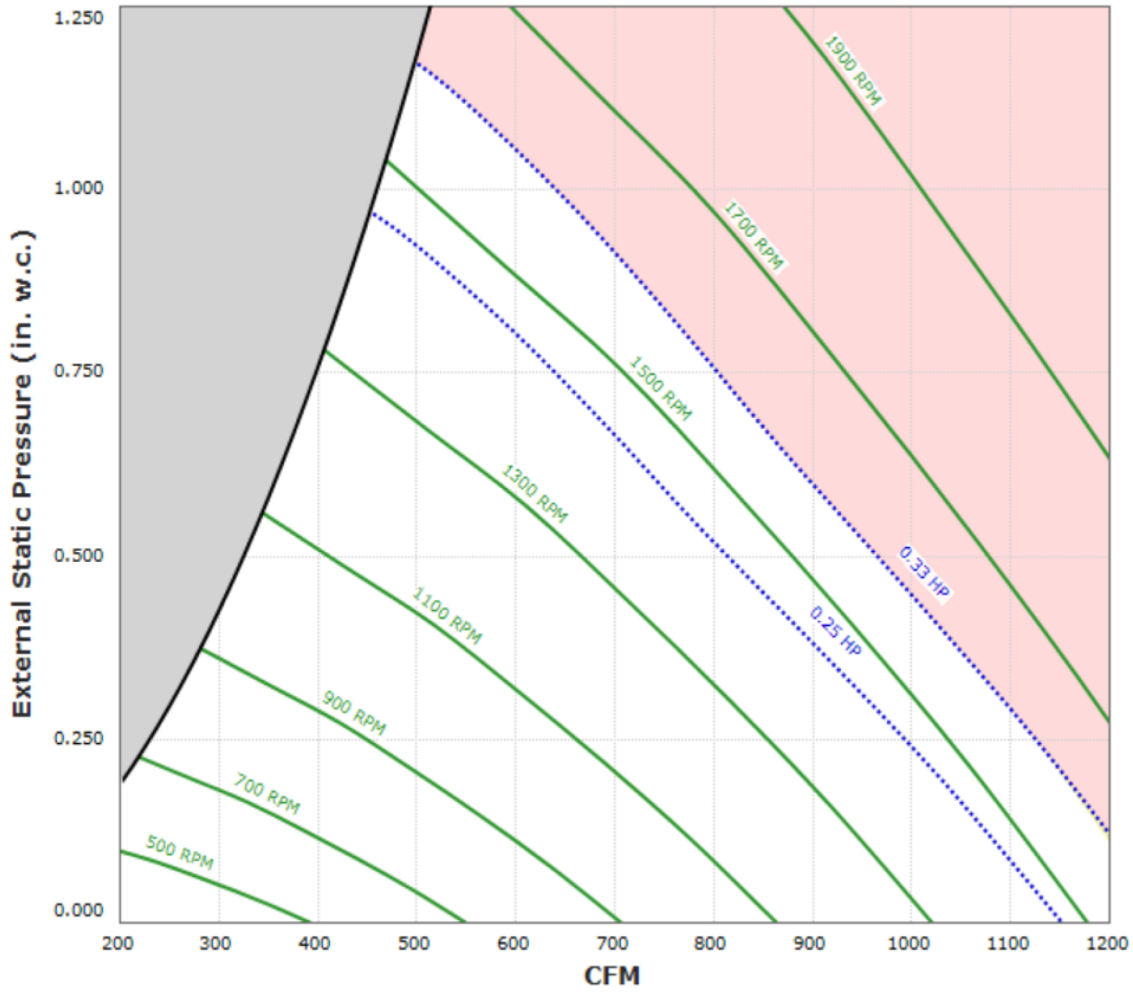

BDCR8RA Performance Curve

Max Sizable RPM= 2000 RPM. Curve shown extended beyond this point for reference only.

Performance shown is certified for Installation Type A: Free inlet, Free outlet. Performance ratings do not include the effects of appurtenances in the airstream. Power rating (BHP) does not include transmission losses.