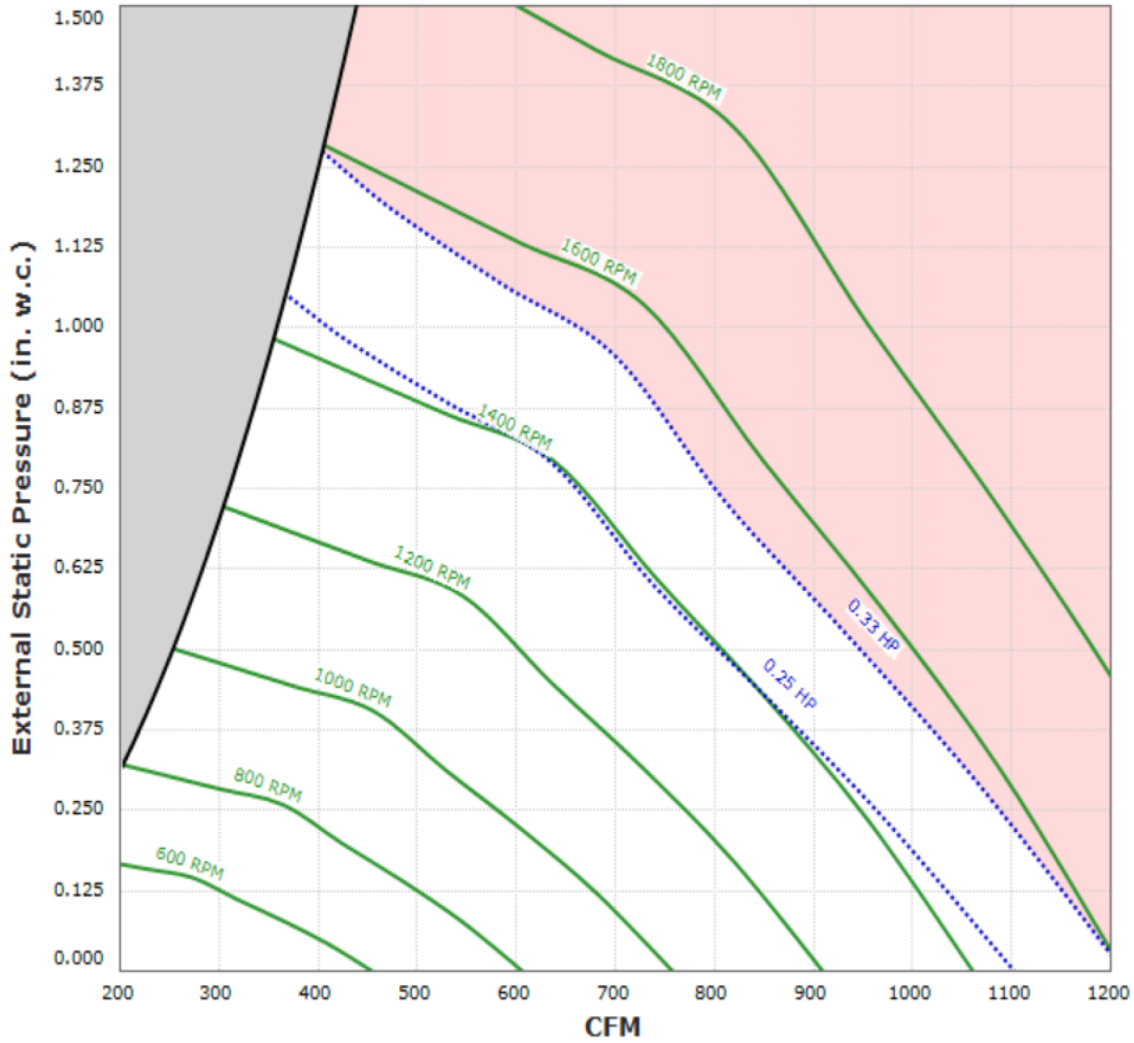

BDCR9RA Performance Curve

Max Sizable RPM= 2000 RPM. Curve shown extended beyond this point for reference only.

Performance shown is certified for Installation Type A: Free inlet, Free outlet. Performance ratings do not include the effects of appurtenances in the airstream. Power rating (BHP) does not include transmission losses.