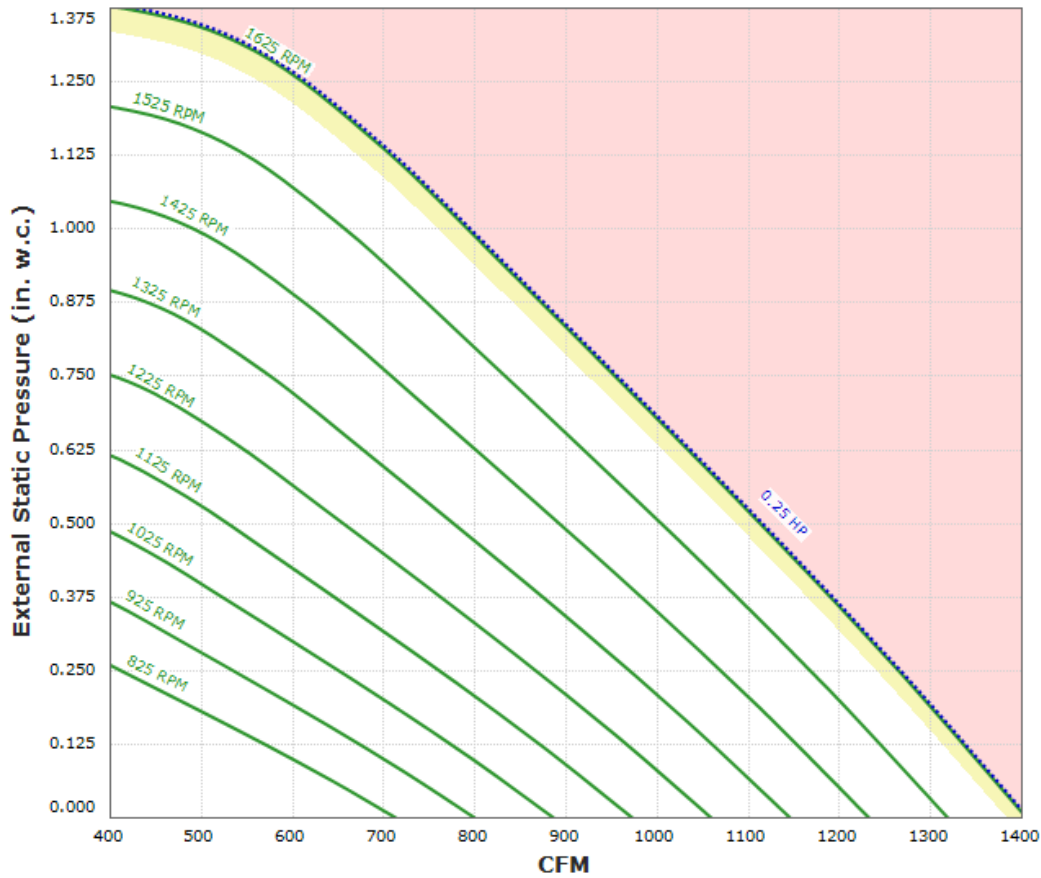

## DR30HRA Performance Curve

Max Sizeable RPM = 2000 RPM. Curve shown extended beyond this point for reference only.

Motor CK48HF24KF01-50-115 has an rpm range of 825 to 1440.

Motor CK48HF24KF01-50-230 has an rpm range of 825 to 1440.

Motor CK48HF24KF01-60-115 has an rpm range of 825 to 1625.

Motor CK48HF24KF01-60-230 has an rpm range of 825 to 1700.

Performance shown is certified for Installation Type A: Free inlet, Free outlet. Speed shown is nominal. Performance is based on actual speed of test. Performance ratings do not include the effects of appurtenances (accessories).