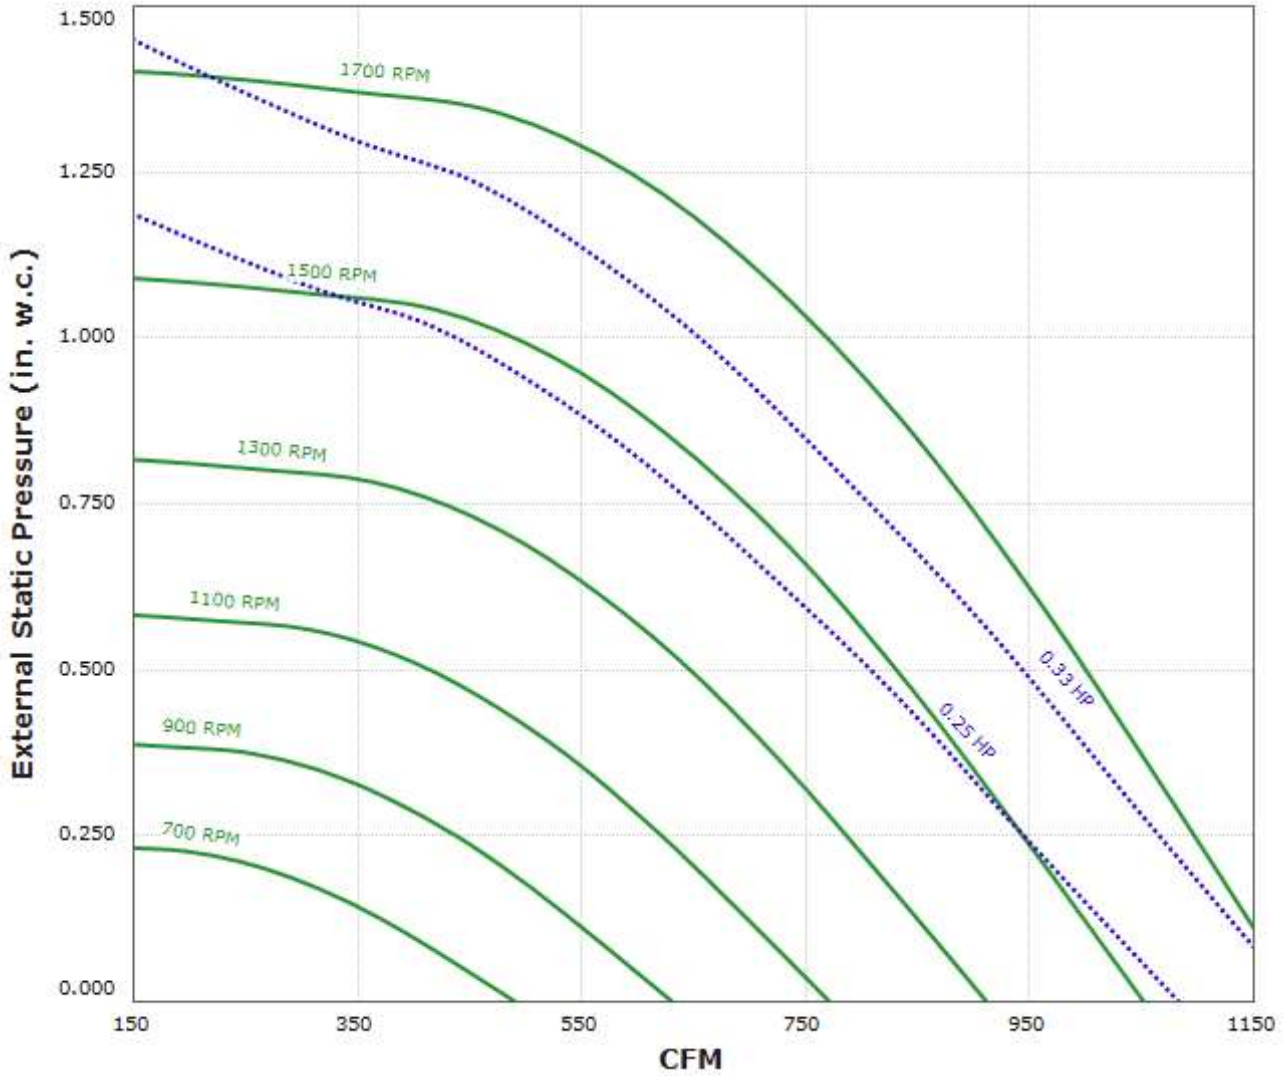

BDCR11HPRA Performance Curve

Max Sizeable RPM = 1700 RPM. Curve shown extended beyond this point for reference only.