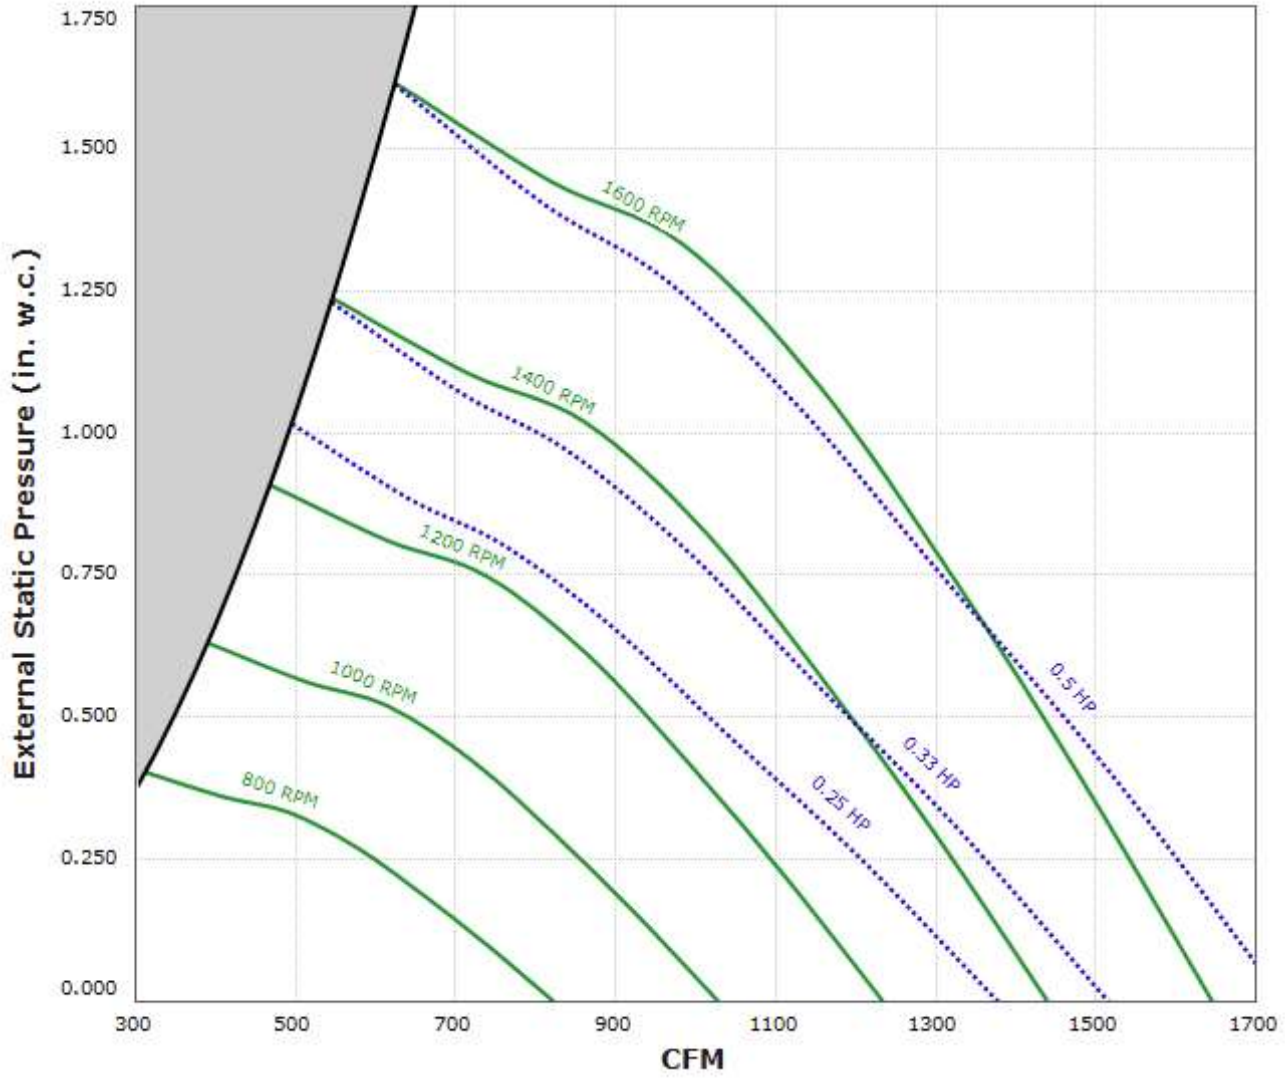

BDCR13HPRA Performance Curve

Max Sizeable RPM = 1600 RPM. Curve shown extended beyond this point for reference only.