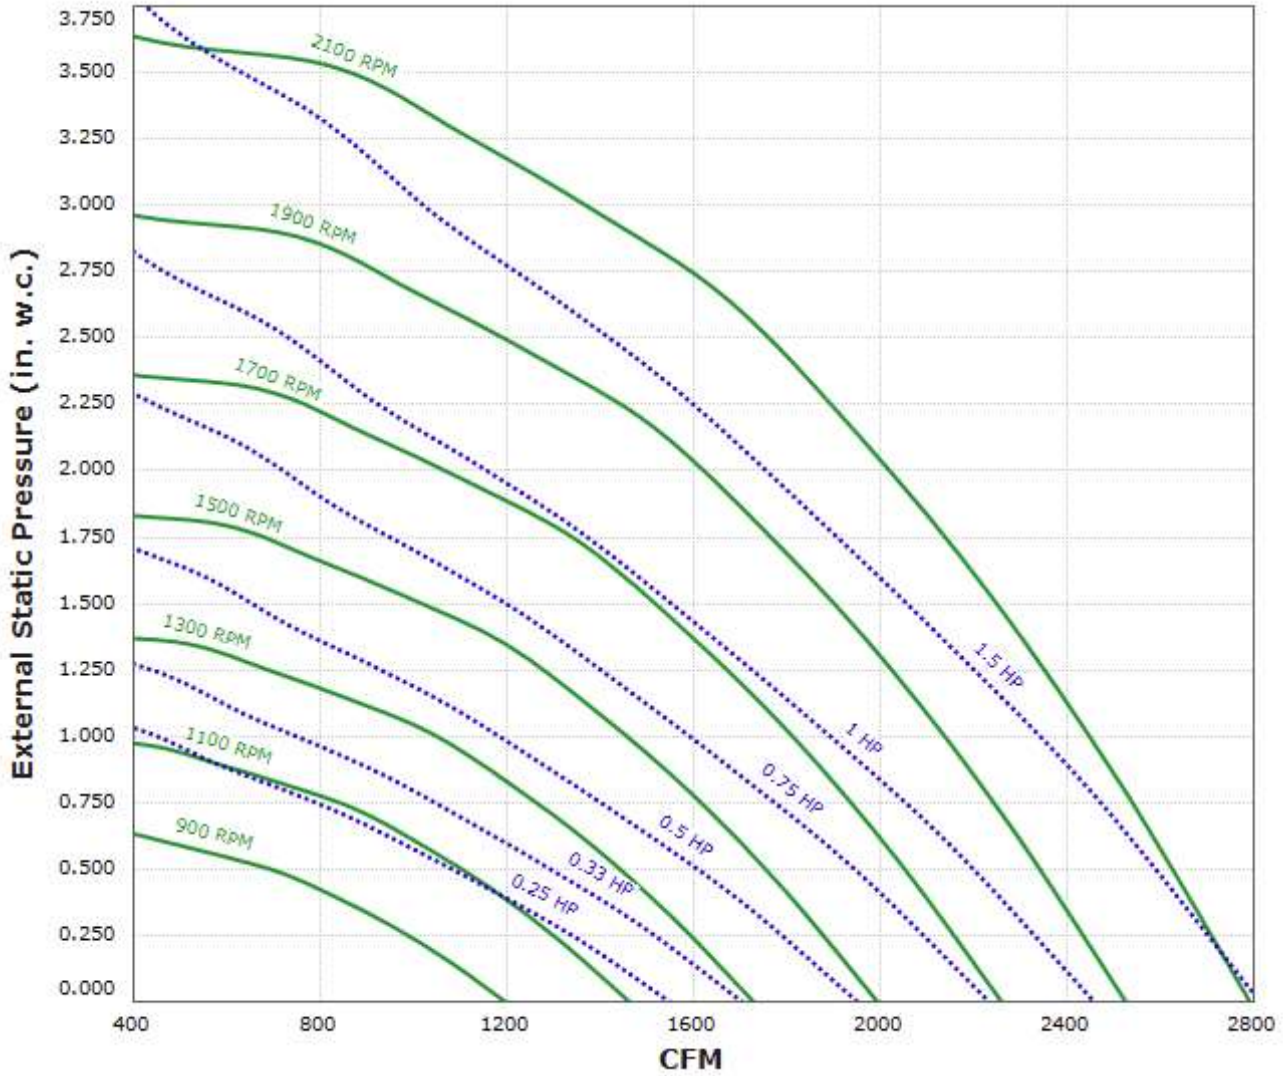

BDCR15HPRA Performance Curve

Max Sizeable RPM = 1900 RPM. Curve shown extended beyond this point for reference only.