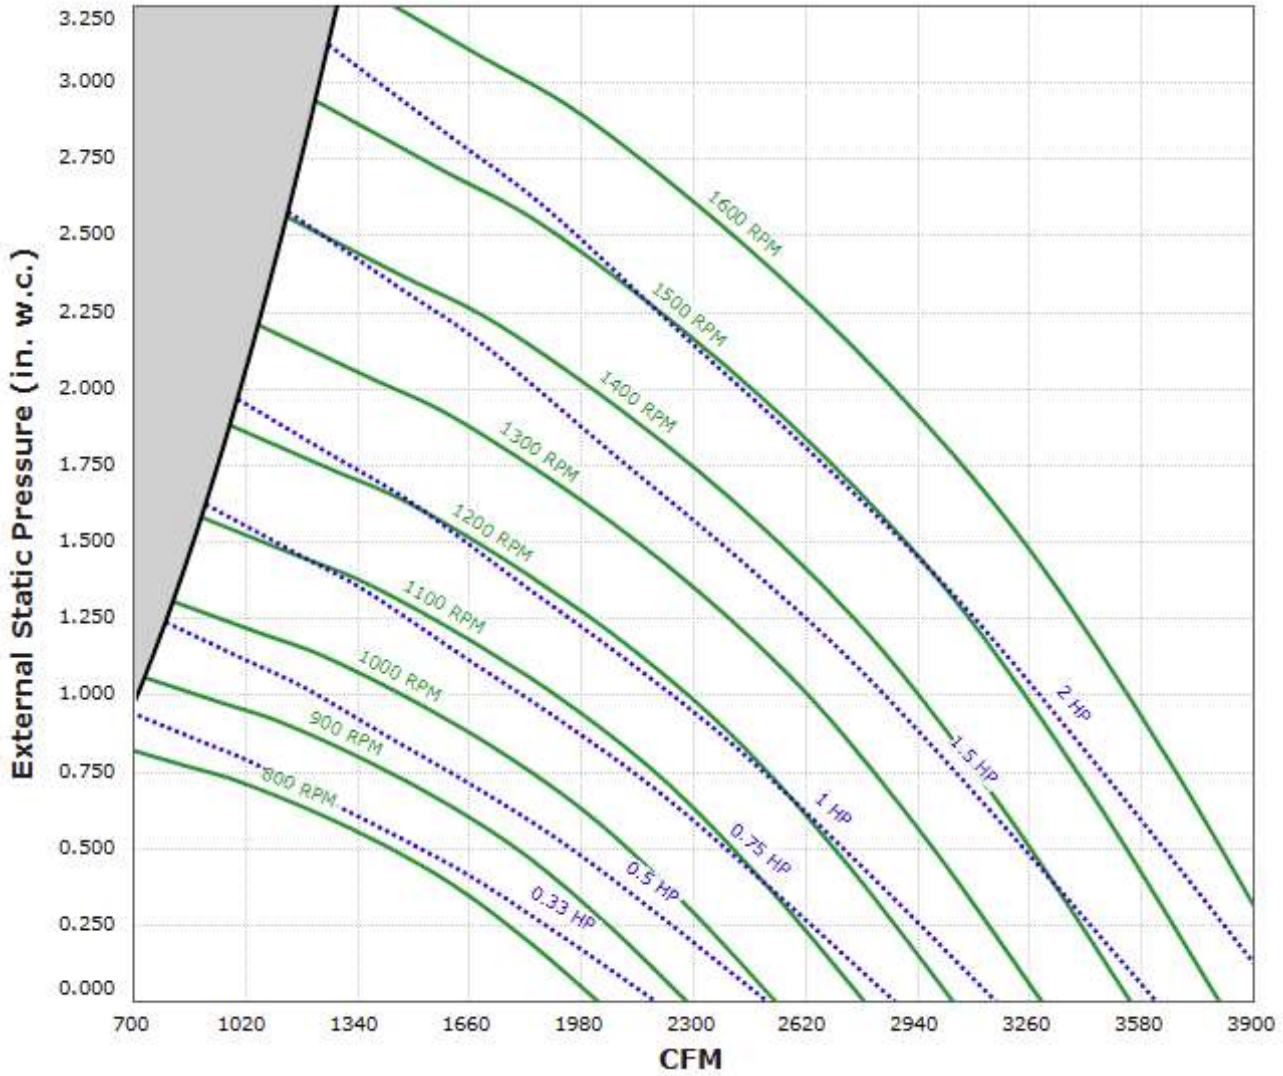

BDCR18HPRA Performance Curve

Max Sizeable RPM = 1500 RPM. Curve shown extended beyond this point for reference only.