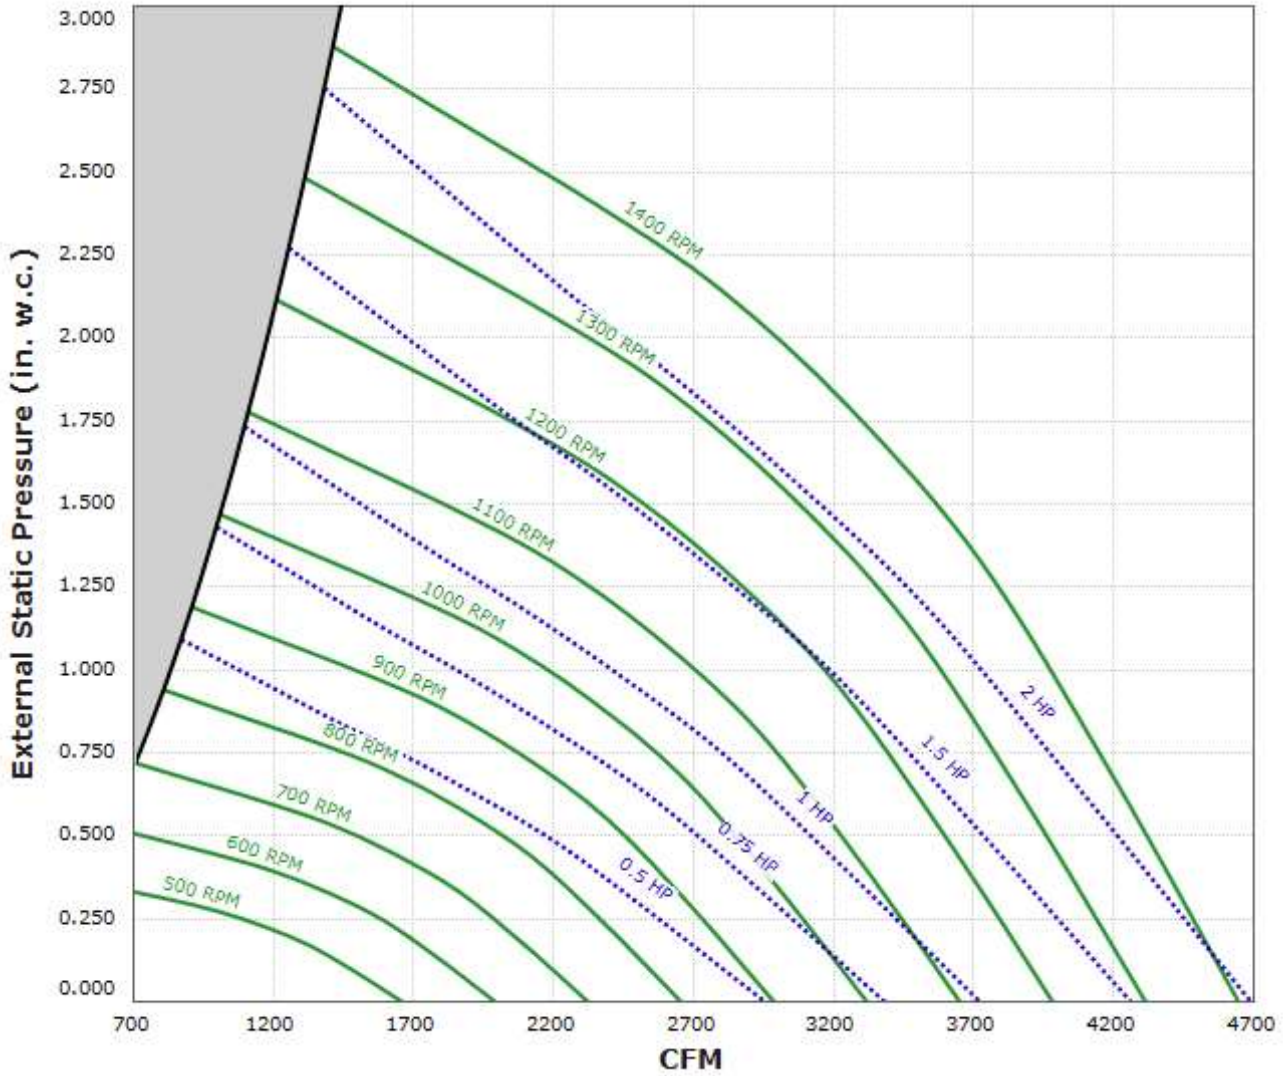

BDCR20HPRA Performance Curve

Max Sizeable RPM = 1100 RPM. Curve shown extended beyond this point for reference only.