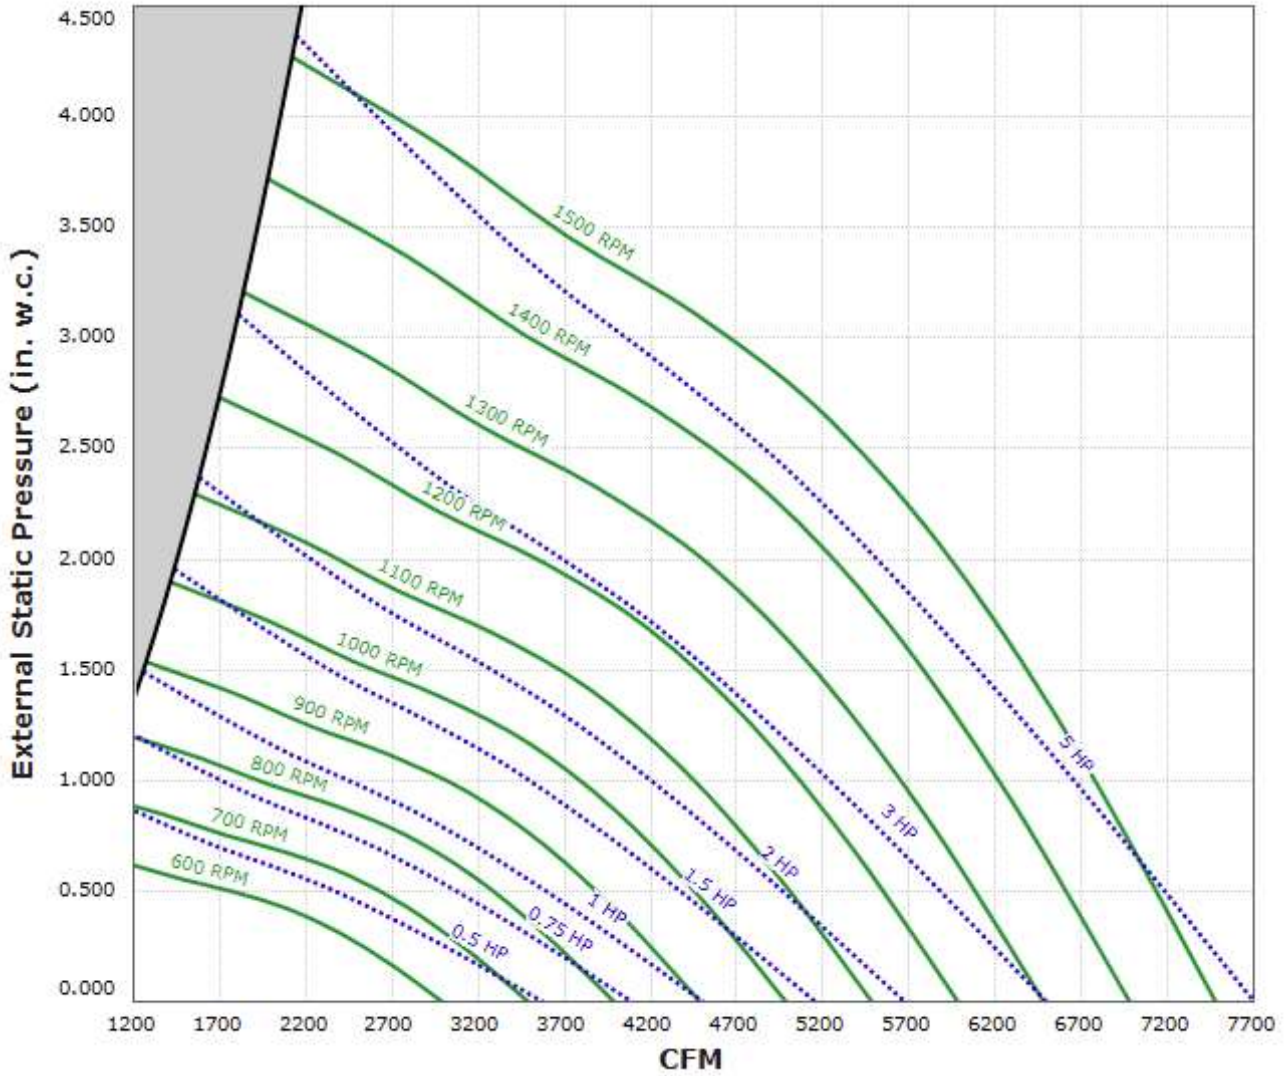

BDCR24HPRA Performance Curve

Max Sizeable RPM = 1600 RPM. Curve shown extended beyond this point for reference only.