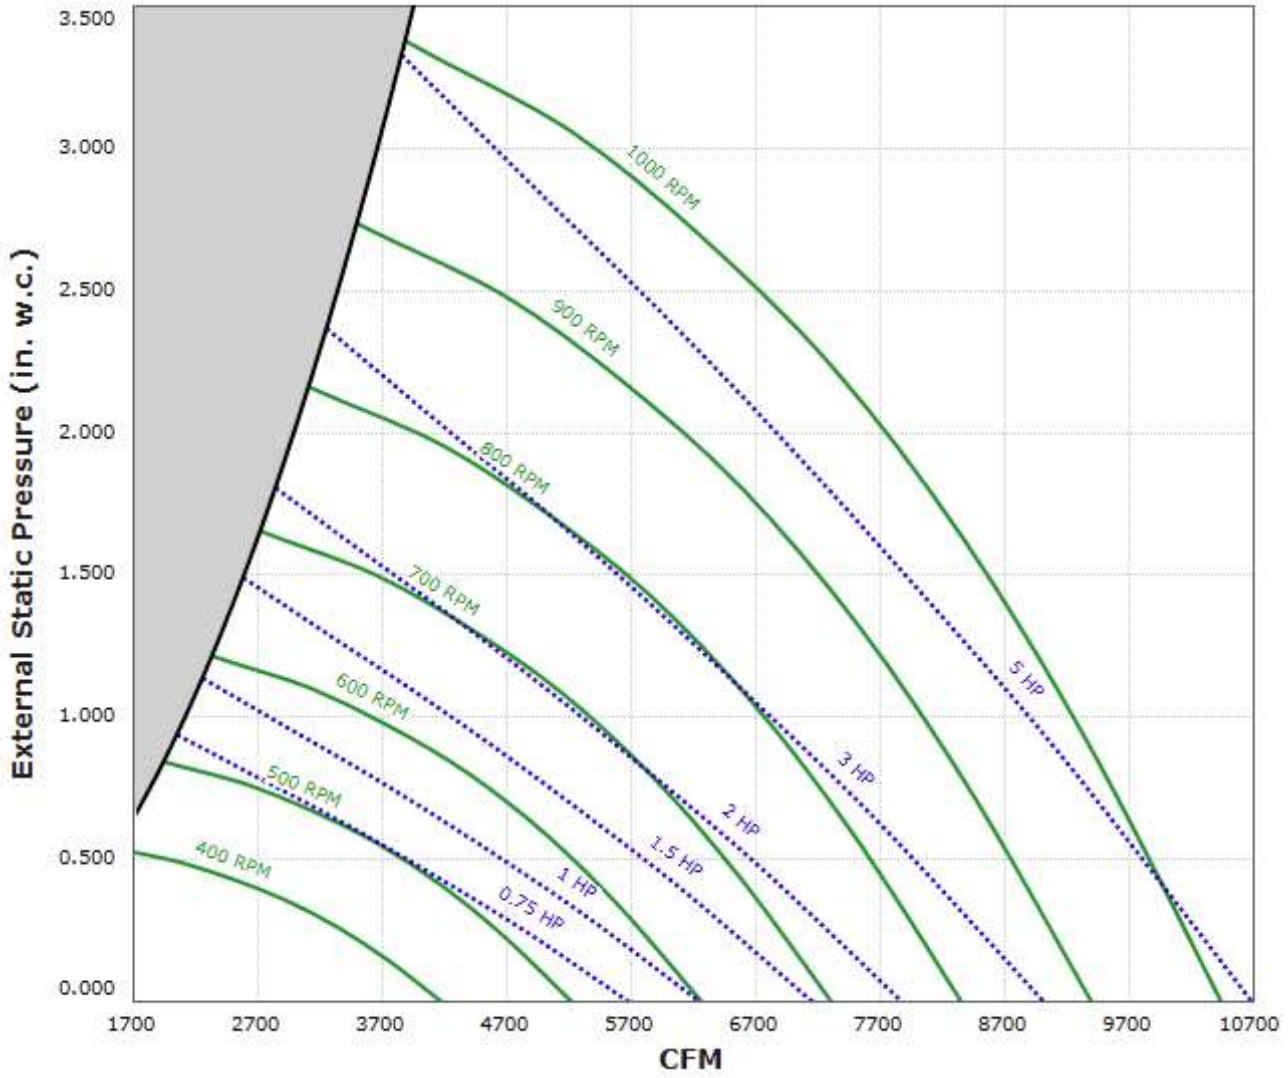

BDCR30HPRA Performance Curve

Max Sizeable RPM = 1300 RPM. Curve shown extended beyond this point for reference only.