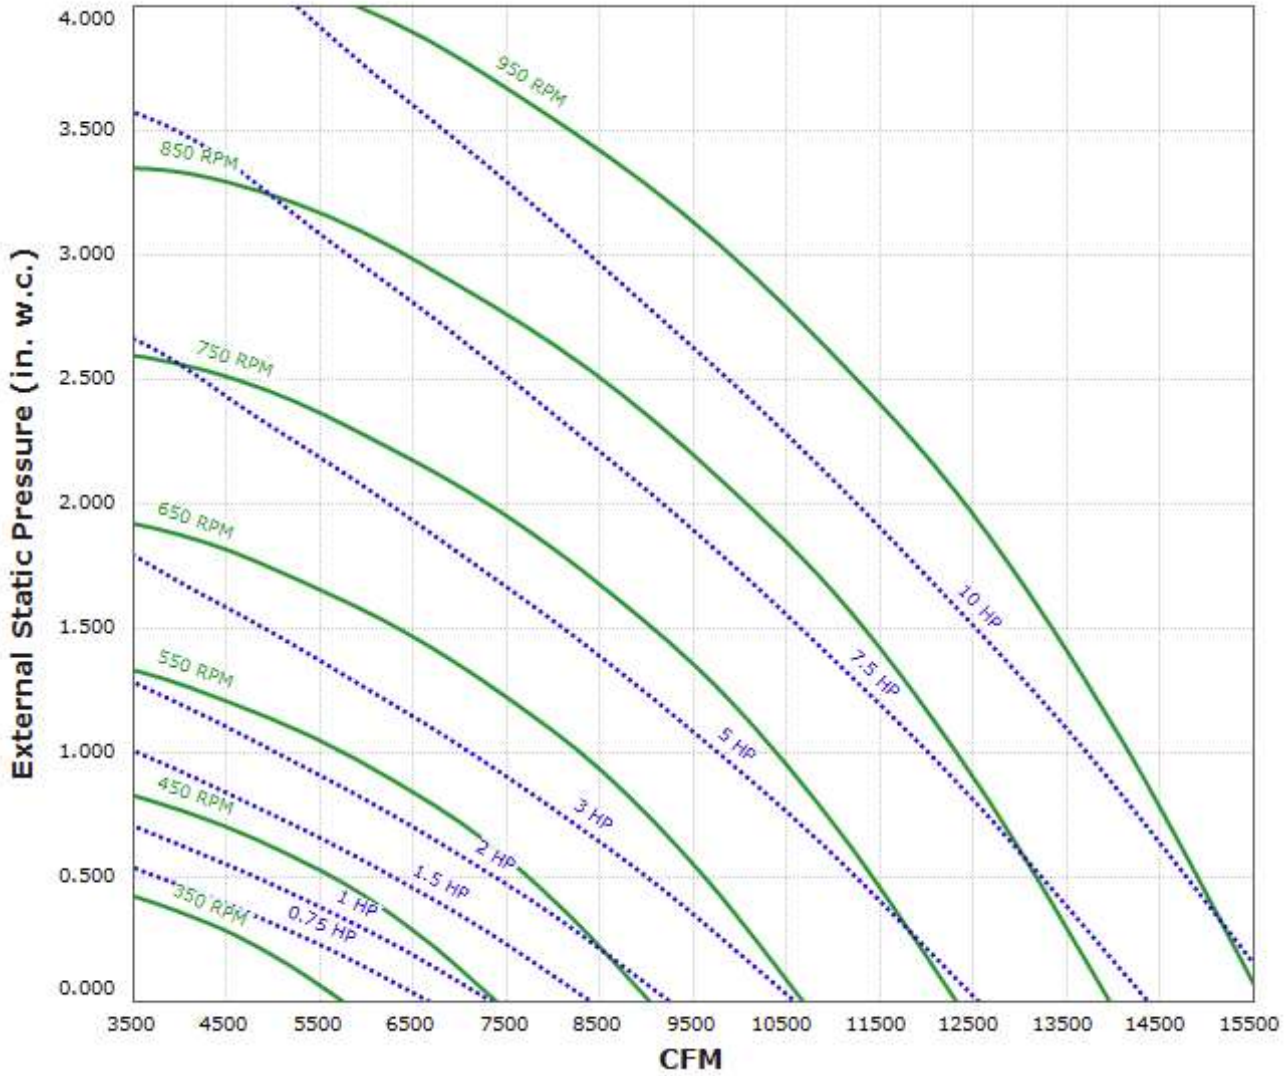

# BDCR36HPRA Performance Curve

Max Sizeable RPM = 950 RPM. Curve shown extended beyond this point for reference only.