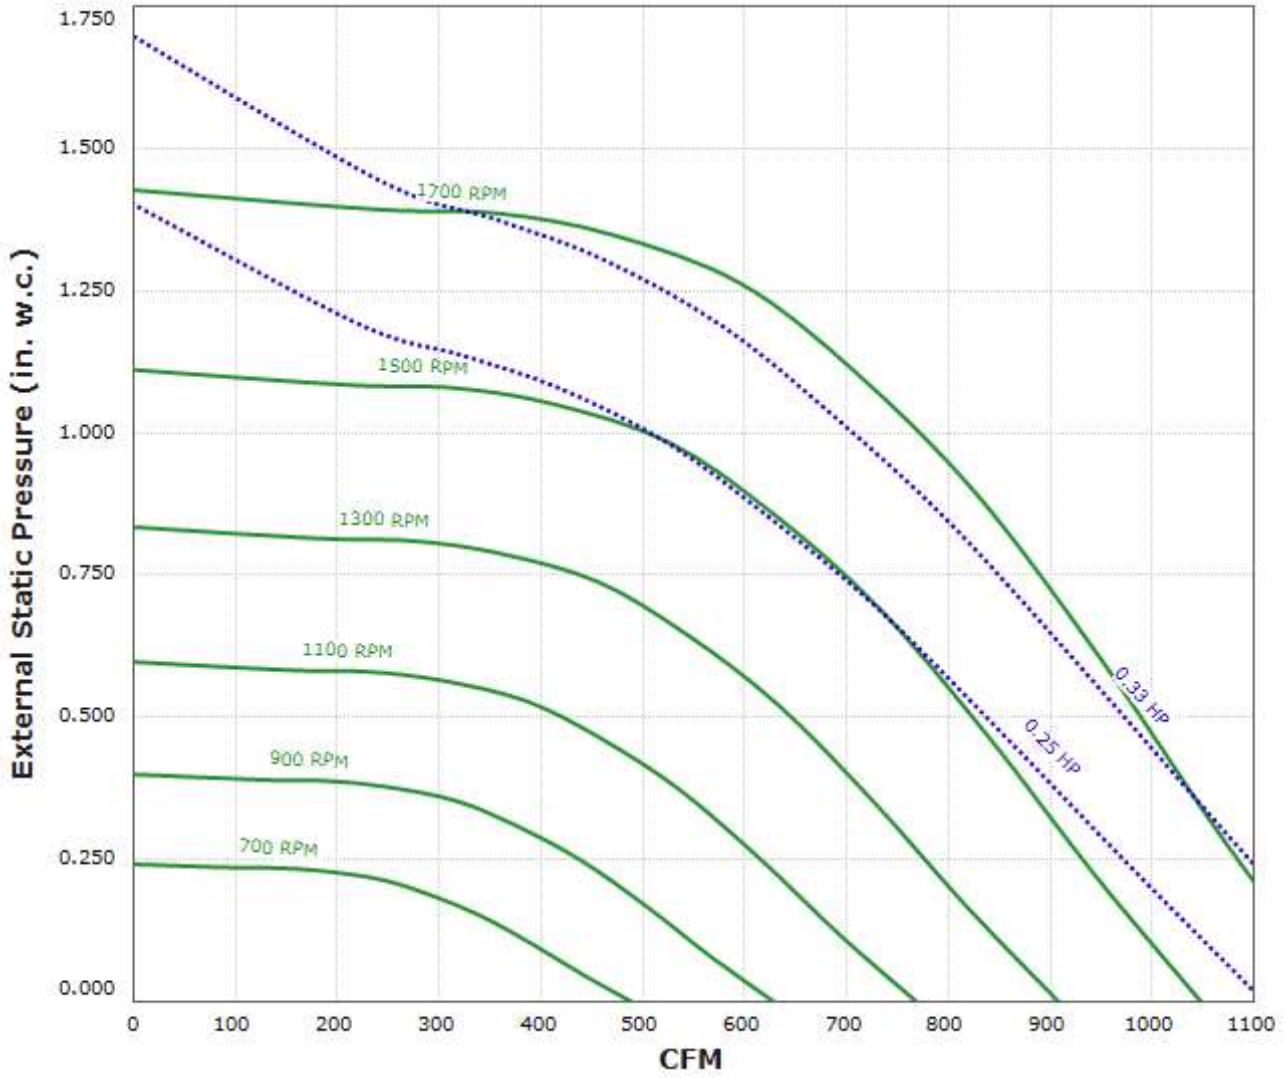

# BDCR7HPRA Performance Curve

Max Sizeable RPM = 1700 RPM. Curve shown extended beyond this point for reference only.