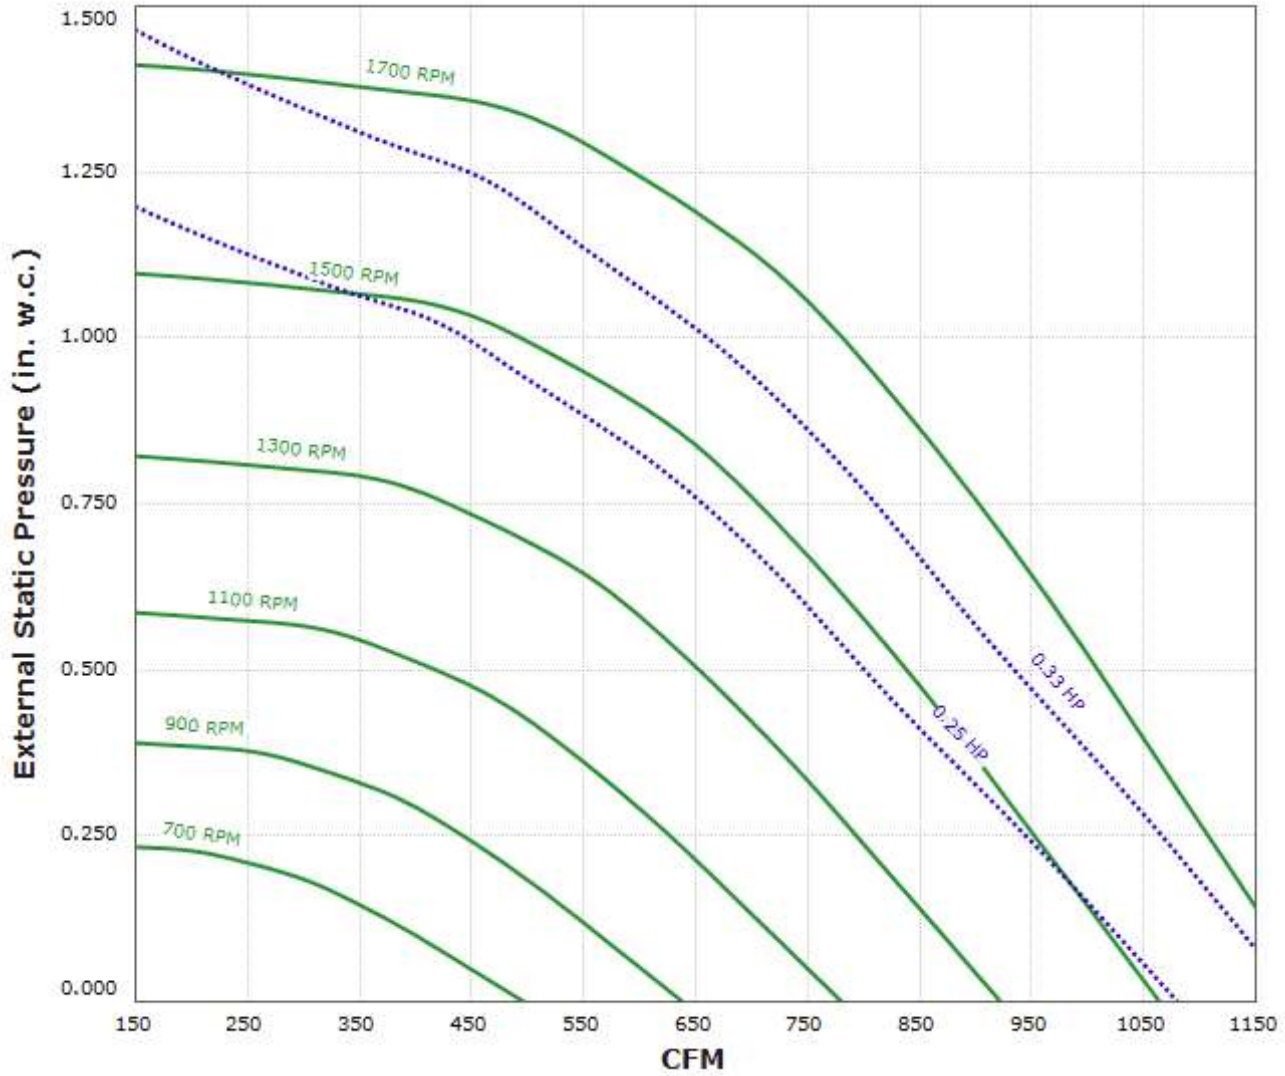

BDCR8HPRA Performance Curve

Max Sizeable RPM = 1700 RPM, Curve shown extended beyond this point for reference only.