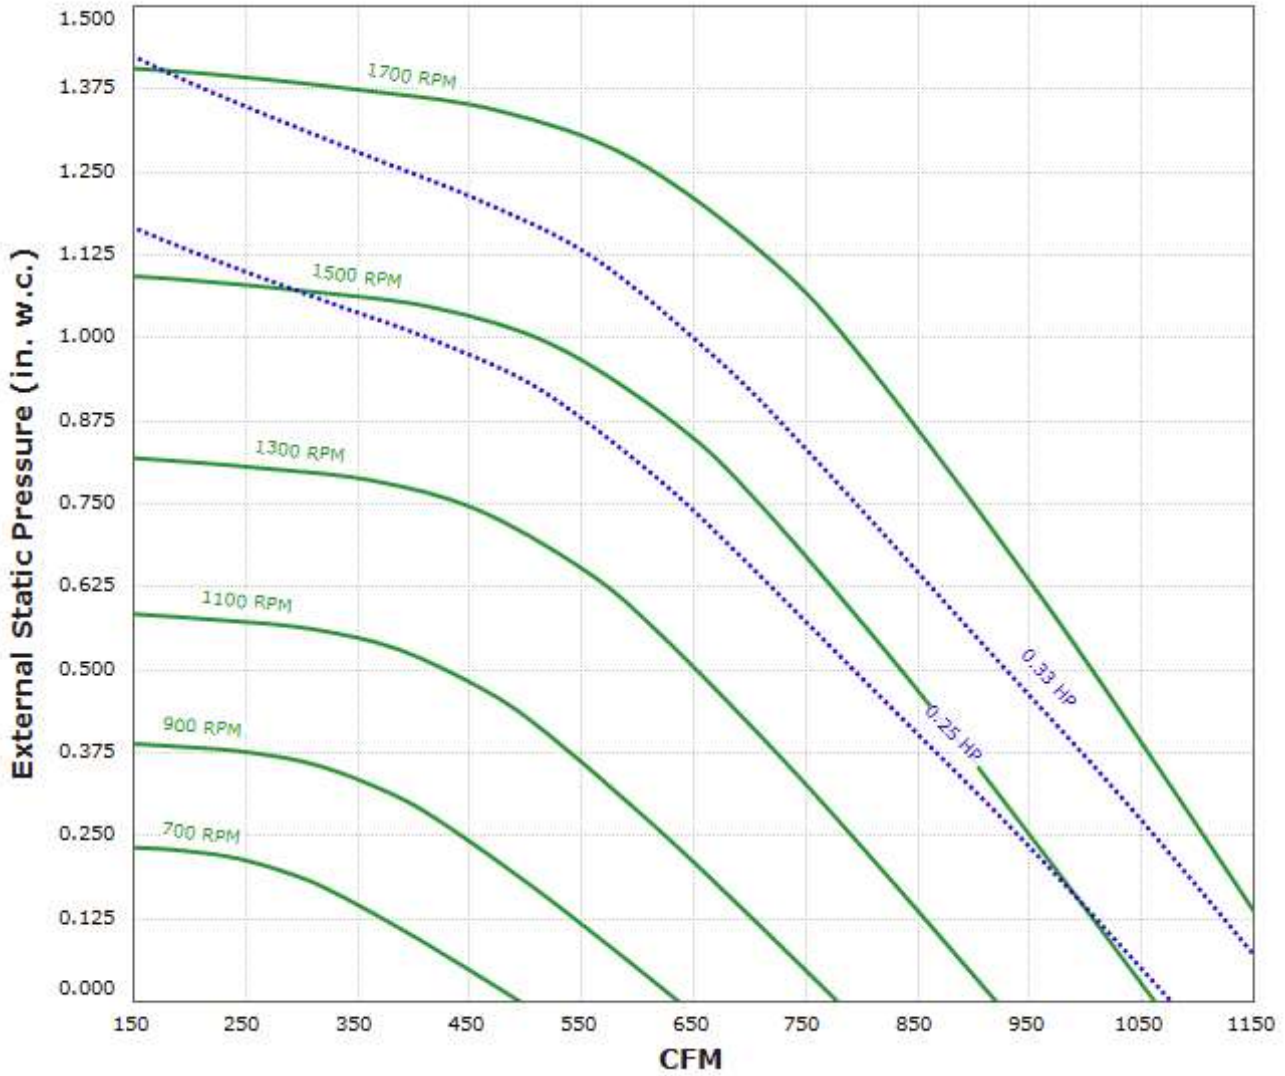

BDCR9HPRA Performance Curve

Max Sizeable RPM = 1700 RPM. Curve shown extended beyond this point for reference only.