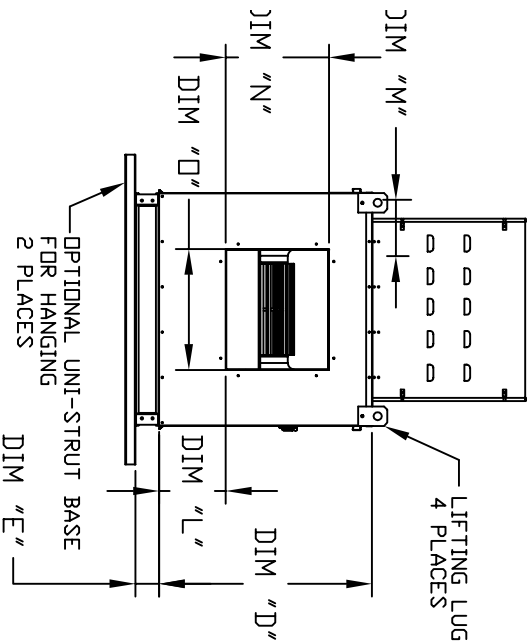

KITCHEN INLINE BLOWER – INDOOR

KB Inline Indoor
REV#2 10/15/2015

NOTE: ACCESS DOOR SHOULD BE PROVIDED DOWNSTREAM OF THE BLOWER FOR CLEANING PURPOSES

ALL DIMENSIONS ARE NOMINAL AND GIVEN IN INCHES.

MODEL	WEIGHT	UNIT DIMENSIONS										INTAKE OPENING				DISCHARGE OPENING			
		A	B	C	CC	D	E	F	G	H	J	K	L	M	N	D			
KB10	230	32-1/8	27-3/8	29-3/4	44-7/8	26	3-3/4	36	16	18	5-1/16	5-3/4	8-5/8	6-1/2	13-1/8	13-1/8			
KB14	385	40-1/8	37-3/8	36-3/4	55-5/8	33	3-3/4	48	22-3/4	24	6-11/16	5-3/4	10-3/16	8-15/16	18-5/16	18-5/16			
KB18	460	45-1/8	41-3/8	43-3/8	62-5/16	38-1/16	5-1/4	60	30	30	5-1/16	7-1/2	12-15/16	9-1/2	22-7/8	22-7/8			
KB20	835	64-3/16	48-7/16	51-3/8	70-1/4	46-1/8	5-1/4	60	34	36	6-9/16	7-1/2	13-1/2	11-1/2	25-5/8	25-5/8			
KB25	1205	74-3/16	59-3/16	58-3/8	77-3/8	53-1/8	5-1/4	72	43	43	7-7/16	7-1/2	16-7/8	12-15/16	32-1/16	32-1/16			