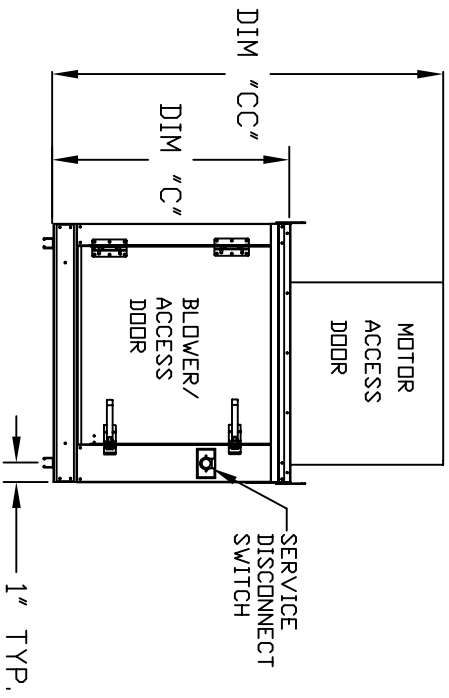

KITCHEN INLINE BLOWER – INDOOR

KB Inline Indoor
REV#2 10/15/2015

NOTE: ACCESS DOOR SHOULD BE PROVIDED DOWNSTREAM OF THE BLOWER FOR CLEANING PURPOSES

ALL DIMENSIONS ARE NOMINAL AND GIVEN IN INCHES.

MODEL	WEIGHT	UNIT DIMENSIONS										INTAKE OPENING				DISCHARGE OPENING			
		A	B	C	CC	D	E	F	G	H	J	K	L	M	N	D			
KB10	230	32-1/8	27-3/8	29-3/4	44-7/8	26	3-3/4	36	16	18	5-1/16	5-3/4	8-5/8	6-1/2	13-1/8	13-1/8			
KB14	385	40-1/8	37-3/8	36-3/4	55-5/8	33	3-3/4	48	22-3/4	24	6-11/16	5-3/4	10-3/16	8-15/16	18-5/16	18-5/16			
KB18	460	45-1/8	41-3/8	43-3/8	62-5/16	38-1/16	5-1/4	60	30	30	5-1/16	7-1/2	12-15/16	9-1/2	22-7/8	22-7/8			
KB20	835	64-3/16	48-7/16	51-3/8	70-1/4	46-1/8	5-1/4	60	34	36	6-9/16	7-1/2	13-1/2	11-1/2	25-5/8	25-5/8			
KB25	1205	74-3/16	59-3/16	58-3/8	77-3/8	53-1/8	5-1/4	72	43	43	7-7/16	7-1/2	16-7/8	12-15/16	32-1/16	32-1/16			