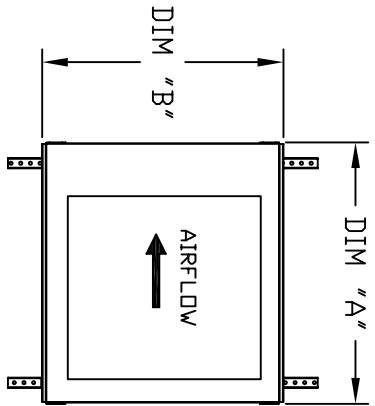

KITCHEN INLINE BLOWER – INDOOR

KB Inline Indoor
REV#2 10/15/2015

NOTE: ACCESS DOOR SHOULD BE PROVIDED DOWNSTREAM OF THE BLOWER FOR CLEANING PURPOSES

ALL DIMENSIONS ARE NOMINAL AND GIVEN IN INCHES.

MODEL	WEIGHT	UNIT DIMENSIONS										INTAKE OPENING				DISCHARGE OPENING			
		A	B	C	CC	D	E	F	G	H	J	K	L	M	N	D			
KB10	230	32-1/8	27-3/8	29-3/4	44-7/8	26	3-3/4	36	16	18	5-1/16	5-3/4	8-5/8	6-1/2	13-1/8	13-1/8			
KB14	385	40-1/8	37-3/8	36-3/4	55-5/8	33	3-3/4	48	22-3/4	24	6-11/16	5-3/4	10-3/16	8-15/16	18-5/16	18-5/16			
KB18	460	45-1/8	41-3/8	43-3/8	62-5/16	38-1/16	5-1/4	60	30	30	5-1/16	7-1/2	12-15/16	9-1/2	22-7/8	22-7/8			
KB20	835	64-3/16	48-7/16	51-3/8	70-1/4	46-1/8	5-1/4	60	34	36	6-9/16	7-1/2	13-1/2	11-1/2	25-5/8	25-5/8			
KB25	1205	74-3/16	59-3/16	58-3/8	77-3/8	53-1/8	5-1/4	72	43	43	7-7/16	7-1/2	16-7/8	12-15/16	32-1/16	32-1/16			