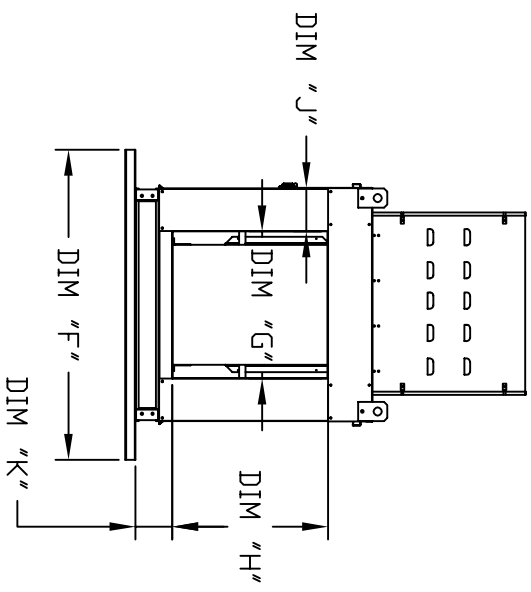

KITCHEN INLINE BLOWER – INDOOR

KB Inline Indoor
REV#2 10/15/2015

NOTE: ACCESS DOOR SHOULD BE PROVIDED DOWNSTREAM OF THE BLOWER FOR CLEANING PURPOSES

ALL DIMENSIONS ARE NOMINAL AND GIVEN IN INCHES.

MODEL	WEIGHT	UNIT DIMENSIONS										INTAKE OPENING				DISCHARGE OPENING			
		A	B	C	CC	D	E	F	G	H	J	K	L	M	N	D			
KB10	230	32-1/8	27-3/8	29-3/4	44-7/8	26	3-3/4	36	16	18	5-1/16	5-3/4	8-5/8	6-1/2	13-1/8	13-1/8			
KB14	385	40-1/8	37-3/8	36-3/4	55-5/8	33	3-3/4	48	22-3/4	24	6-11/16	5-3/4	10-3/16	8-15/16	18-5/16	18-5/16			
KB18	460	45-1/8	41-3/8	43-3/8	62-5/16	38-1/16	5-1/4	60	30	30	5-1/16	7-1/2	12-15/16	9-1/2	22-7/8	22-7/8			
KB20	835	64-3/16	48-7/16	51-3/8	70-1/4	46-1/8	5-1/4	60	34	36	6-9/16	7-1/2	13-1/2	11-1/2	25-5/8	25-5/8			
KB25	1205	74-3/16	59-3/16	58-3/8	77-3/8	53-1/8	5-1/4	72	43	43	7-7/16	7-1/2	16-7/8	12-15/16	32-1/16	32-1/16			