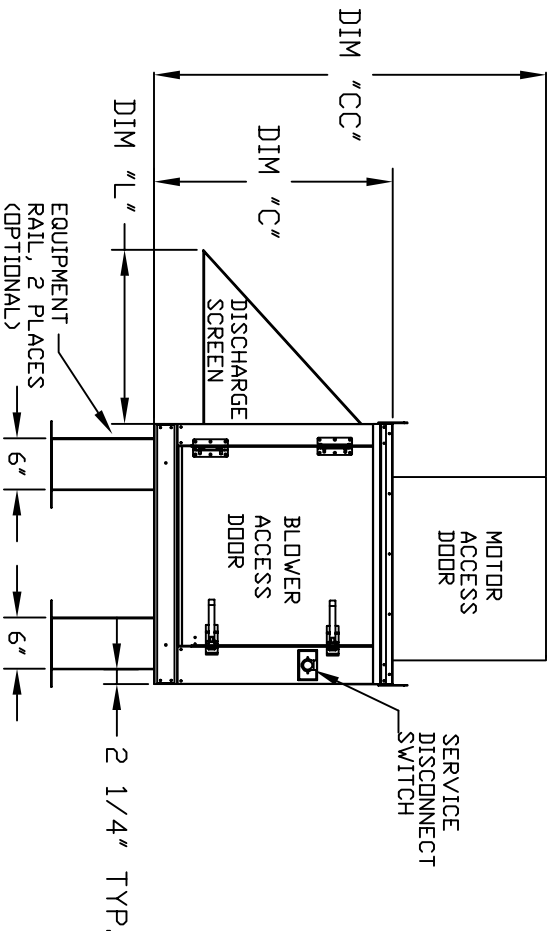

KITCHEN INLINE BLOWER – OUTDOOR

KB- INLINE- Outdoor
REV.#3 10/27/2015

NOTE: ACCESS DOOR SHOULD BE PROVIDED DOWNSTREAM OF THE BLOWER FOR CLEANING PURPOSES

ALL DIMENSIONS ARE NOMINAL AND GIVEN IN INCHES.

MODEL	WEIGHT	UNIT DIMENSIONS						INTAKE OPENING						
		A	B	C	CC	D	E	F	G	H	J	K	L	M
KB10	230	32-1/8	27-3/8	29-3/4	44-7/8	26	3-3/4	36	16	18	5-1/16	5-3/4	22-3/8	21
KB14	385	40-1/8	37-3/8	36-3/4	55-5/8	33	3-3/4	48	22-3/4	24	6-11/16	5-3/4	22-3/8	31
KB18	460	45-1/8	41-3/8	43-3/8	62-5/16	38-1/16	5-1/4	60	30	30	5-1/16	7-1/2	34-3/16	35
KB20	835	64-3/16	48-7/16	51-3/8	70-1/4	46-1/8	5-1/4	60	34	36	6-9/16	7-1/2	34-3/16	42
KB25	1205	74-3/16	59-3/16	58-3/8	77-3/8	53-1/8	5-1/4	72	43	43	7-7/16	7-1/2	34-3/16	52-3/4