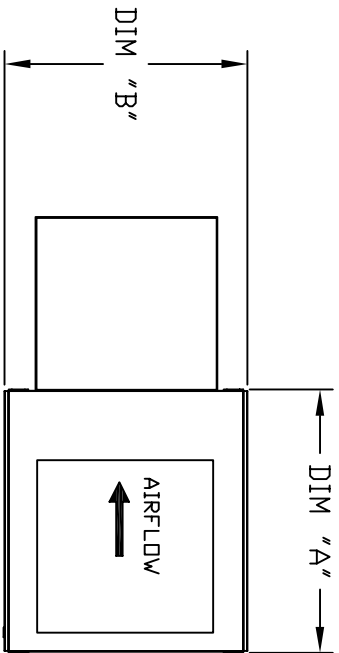

KITCHEN INLINE BLOWER – OUTDOOR

KB- INLINE- Outdoor
REV.#3 10/27/2015

NOTE: ACCESS DOOR SHOULD BE PROVIDED DOWNSTREAM OF THE BLOWER FOR CLEANING PURPOSES

ALL DIMENSIONS ARE NOMINAL AND GIVEN IN INCHES.

MODEL	WEIGHT	UNIT DIMENSIONS						INTAKE OPENING						
		A	B	C	CC	D	E	F	G	H	J	K	L	M
KB10	230	32-1/8	27-3/8	29-3/4	44-7/8	26	3-3/4	36	16	18	5-1/16	5-3/4	22-3/8	21
KB14	385	40-1/8	37-3/8	36-3/4	55-5/8	33	3-3/4	48	22-3/4	24	6-11/16	5-3/4	22-3/8	31
KB18	460	45-1/8	41-3/8	43-3/8	62-5/16	38-1/16	5-1/4	60	30	30	5-1/16	7-1/2	34-3/16	35
KB20	835	64-3/16	48-7/16	51-3/8	70-1/4	46-1/8	5-1/4	60	34	36	6-9/16	7-1/2	34-3/16	42
KB25	1205	74-3/16	59-3/16	58-3/8	77-3/8	53-1/8	5-1/4	72	43	43	7-7/16	7-1/2	34-3/16	52-3/4