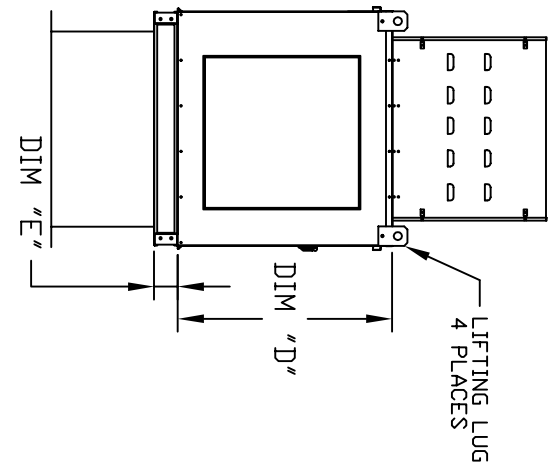

KITCHEN INLINE BLOWER – OUTDOOR

KB- INLINE- Outdoor
REV.#3 10/27/2015

NOTE: ACCESS DOOR SHOULD BE PROVIDED DOWNSTREAM OF THE BLOWER FOR CLEANING PURPOSES

ALL DIMENSIONS ARE NOMINAL AND GIVEN IN INCHES.

MODEL	WEIGHT	UNIT DIMENSIONS						INTAKE OPENING						
		A	B	C	CC	D	E	F	G	H	J	K	L	M
KB10	230	32-1/8	27-3/8	29-3/4	44-7/8	26	3-3/4	36	16	18	5-1/16	5-3/4	22-3/8	21
KB14	385	40-1/8	37-3/8	36-3/4	55-5/8	33	3-3/4	48	22-3/4	24	6-11/16	5-3/4	22-3/8	31
KB18	460	45-1/8	41-3/8	43-3/8	62-5/16	38-1/16	5-1/4	60	30	30	5-1/16	7-1/2	34-3/16	35
KB20	835	64-3/16	48-7/16	51-3/8	70-1/4	46-1/8	5-1/4	60	34	36	6-9/16	7-1/2	34-3/16	42
KB25	1205	74-3/16	59-3/16	58-3/8	77-3/8	53-1/8	5-1/4	72	43	43	7-7/16	7-1/2	34-3/16	52-3/4