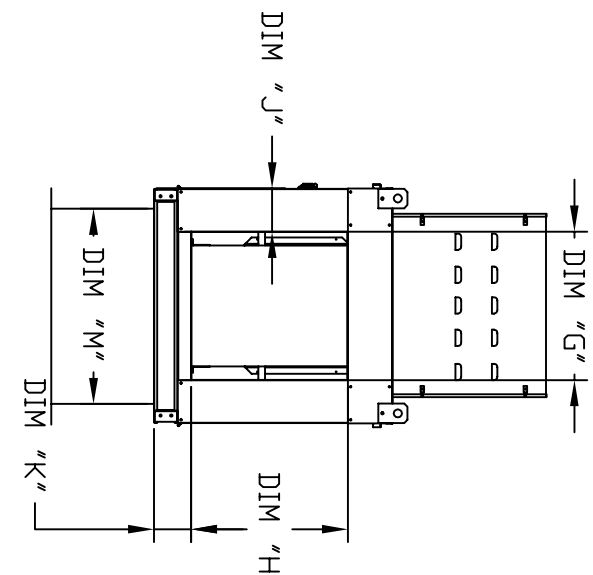

KITCHEN INLINE BLOWER – OUTDOOR

KB- INLINE- Outdoor
REV.#3 10/27/2015

NOTE: ACCESS DOOR SHOULD BE PROVIDED DOWNSTREAM OF THE BLOWER FOR CLEANING PURPOSES

ALL DIMENSIONS ARE NOMINAL AND GIVEN IN INCHES.

MODEL	WEIGHT	UNIT DIMENSIONS						INTAKE OPENING						
		A	B	C	CC	D	E	F	G	H	J	K	L	M
KB10	230	32-1/8	27-3/8	29-3/4	44-7/8	26	3-3/4	36	16	18	5-1/16	5-3/4	22-3/8	21
KB14	385	40-1/8	37-3/8	36-3/4	55-5/8	33	3-3/4	48	22-3/4	24	6-11/16	5-3/4	22-3/8	31
KB18	460	45-1/8	41-3/8	43-3/8	62-5/16	38-1/16	5-1/4	60	30	30	5-1/16	7-1/2	34-3/16	35
KB20	835	64-3/16	48-7/16	51-3/8	70-1/4	46-1/8	5-1/4	60	34	36	6-9/16	7-1/2	34-3/16	42
KB25	1205	74-3/16	59-3/16	58-3/8	77-3/8	53-1/8	5-1/4	72	43	43	7-7/16	7-1/2	34-3/16	52-3/4