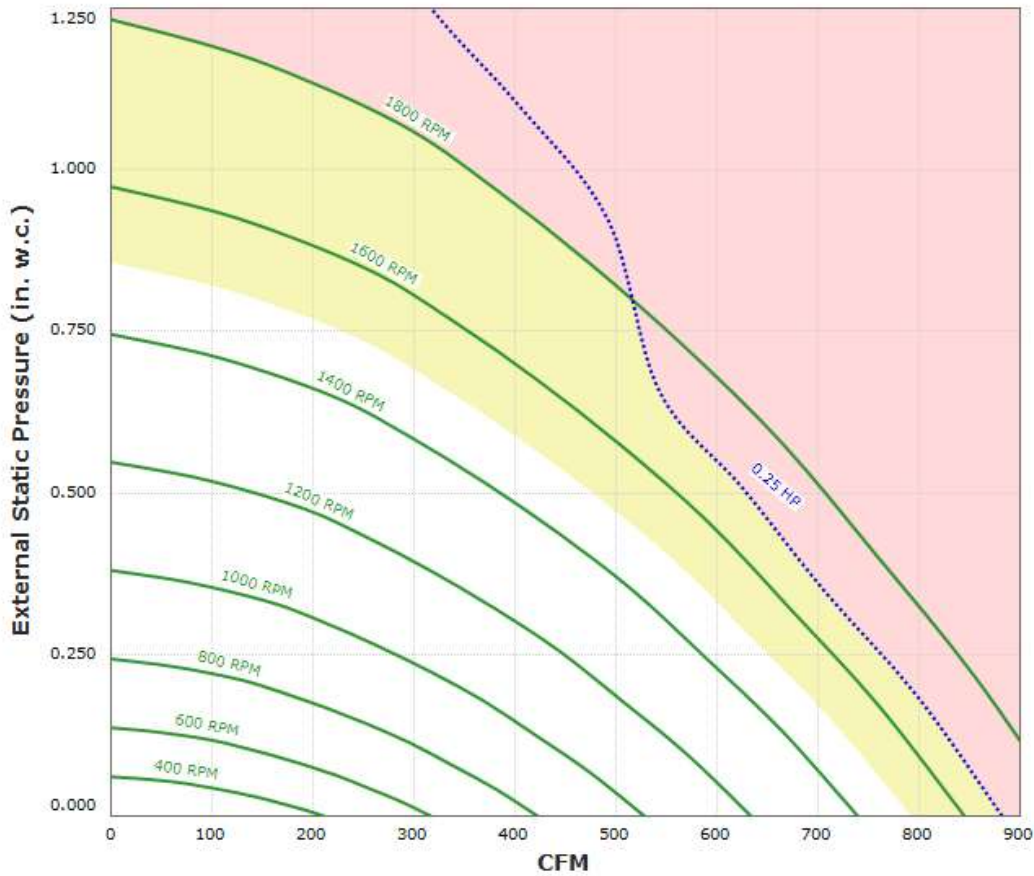

## RA-SIF10DD-SS Performance Curve

**Max Sizeable RPM = 1800 RPM. Curve shown extended beyond this point for reference only.**

Motor BMN42-18011-50-115 has an rpm range of 300 to 1800.

Motor BMN42-18011-60-115 has an rpm range of 300 to 1800.

Motor BMN42-18012-50-230/277 has an rpm range of 300 to 1800.

Motor BMN42-18012-60-230/277 has an rpm range of 300 to 1800.

Performance shown is certified for Installation Type B: Free inlet, Ducted outlet. Performance ratings do not include the effects of appurtenances in the airstream. Power rating (BHP) includes transmission losses.