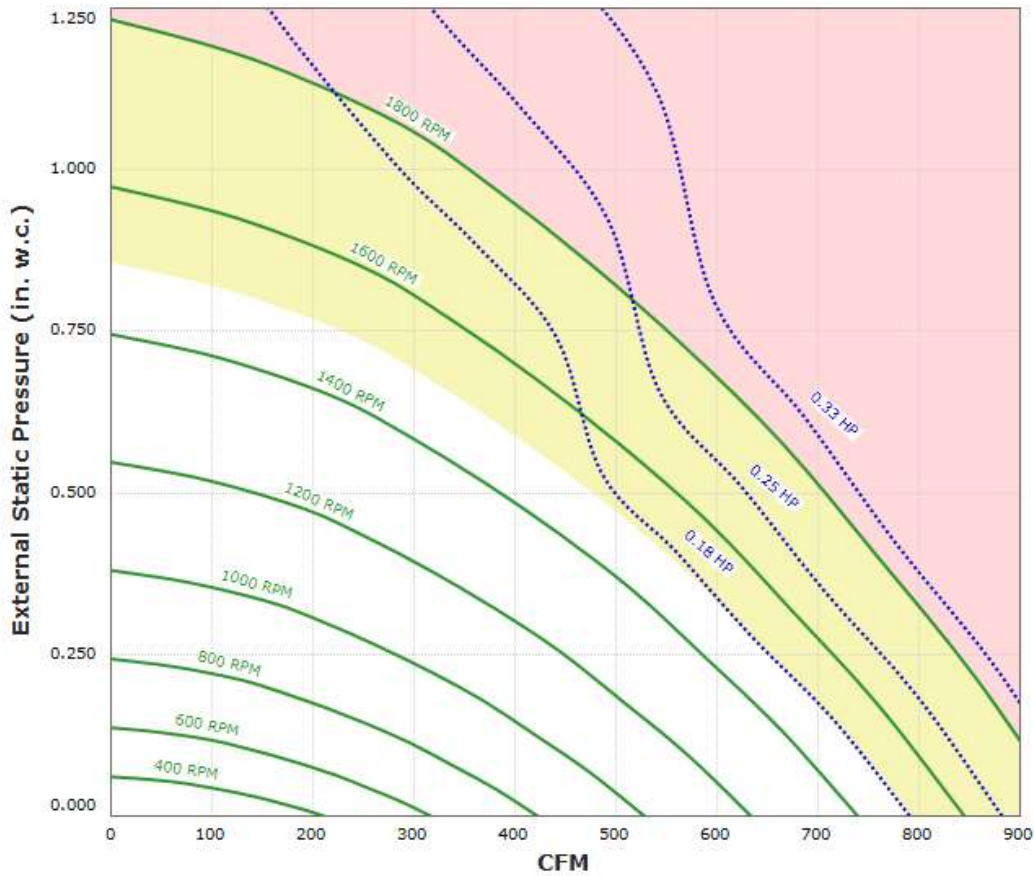

RA-SIF10DD Performance Curve

Max Sizeable RPM = 1800 RPM. Curve shown extended beyond this point for reference only.

Motor BMN42-18011-60-115 has an rpm range of 300 to 1800.

Motor BMN42-18012-50-230/277 has an rpm range of 300 to 1800.