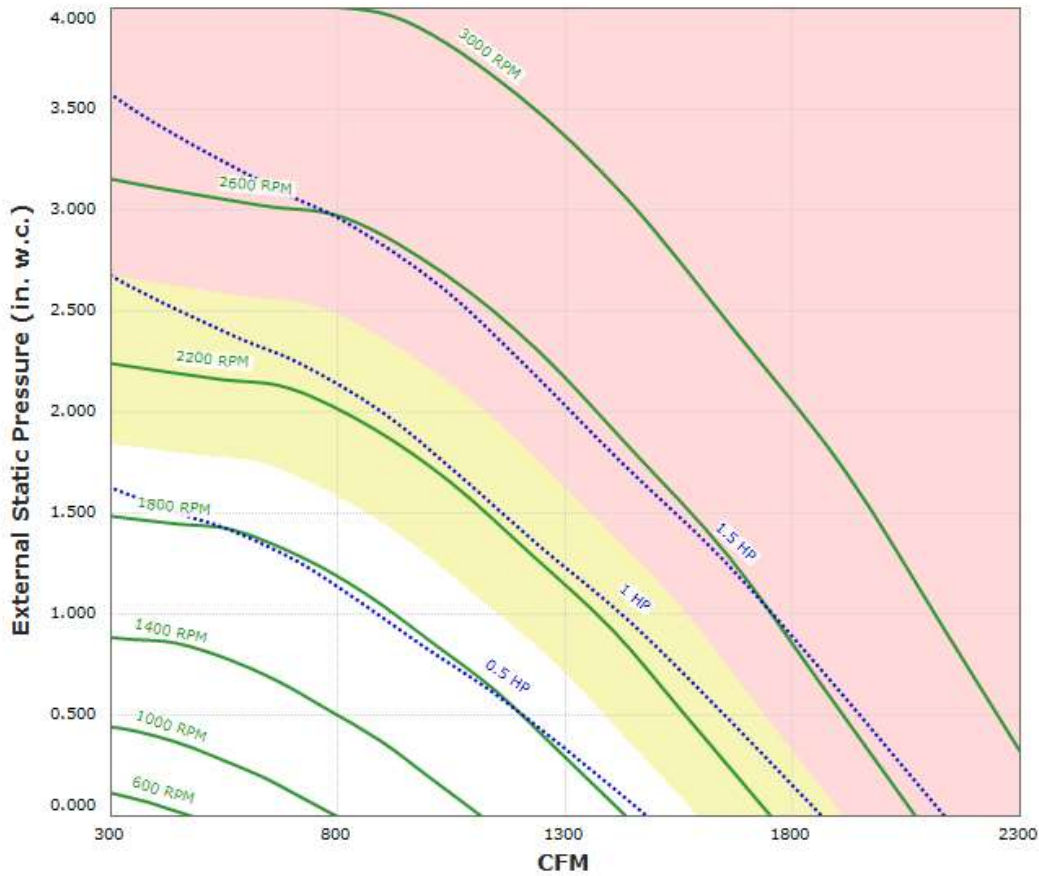

RA-SIF11DD-SS Performance Curve

Max Sizeable RPM = 2400 RPM. Curve shown extended beyond this point for reference only.

Motor BMN48-375I1-50-115 has an rpm range of 350 to 1800.

Motor BMN48-375I1-60-115 has an rpm range of 350 to 1800.

Motor BMN48-375I2-50-230/277 has an rpm range of 350 to 1800.

Motor BMN48-375I2-60-230/277 has an rpm range of 350 to 1800.

Motor GP0014 has an rpm range of 450 to 1800.

Motor GP0014-50 has an rpm range of 360 to 1440.

Motor GP0022 has an rpm range of 900 to 2400.

Motor GP1/54 has an rpm range of 450 to 1800.

Motor GP1/54-50 has an rpm range of 360 to 1440.

Performance shown is certified for Installation Type B: Free inlet, Ducted outlet. Performance ratings do not include the effects of appurtenances in the airstream. Power rating (BHP) includes transmission losses.