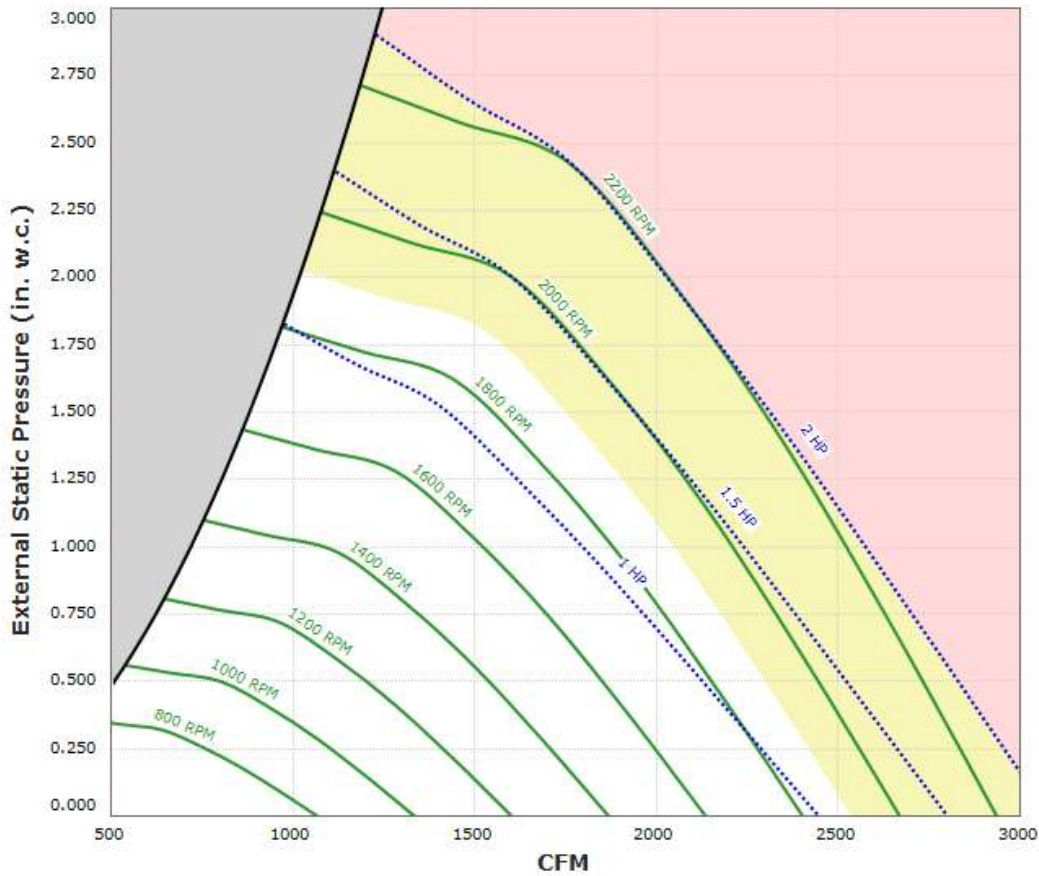

RA-SIF13DD-SS Performance Curve

Max Sizeable RPM = 2300 RPM. Curve shown extended beyond this point for reference only.

Motor BMN48-75011-E-50-115 has an rpm range of 800 to 1800.

Motor BMN48-75011-E-60-115 has an rpm range of 800 to 1800.

Motor BMN48-75012-E-50-230/277 has an rpm range of 800 to 1800.

Motor BMN48-75012-E-60-230/277 has an rpm range of 800 to 1800.

Motor GP0014 has an rpm range of 800 to 1800.

Motor GP0014-50 has an rpm range of 800 to 1440.

Motor GP0022 has an rpm range of 900 to 2300.

Motor GP1/54 has an rpm range of 800 to 1800.

Motor GP1/54-50 has an rpm range of 800 to 1440.

Performance shown is certified for Installation Type B: Free inlet, Ducted outlet. Performance ratings do not include the effects of appurtenances in the airstream. Power rating (BHP) includes transmission losses.