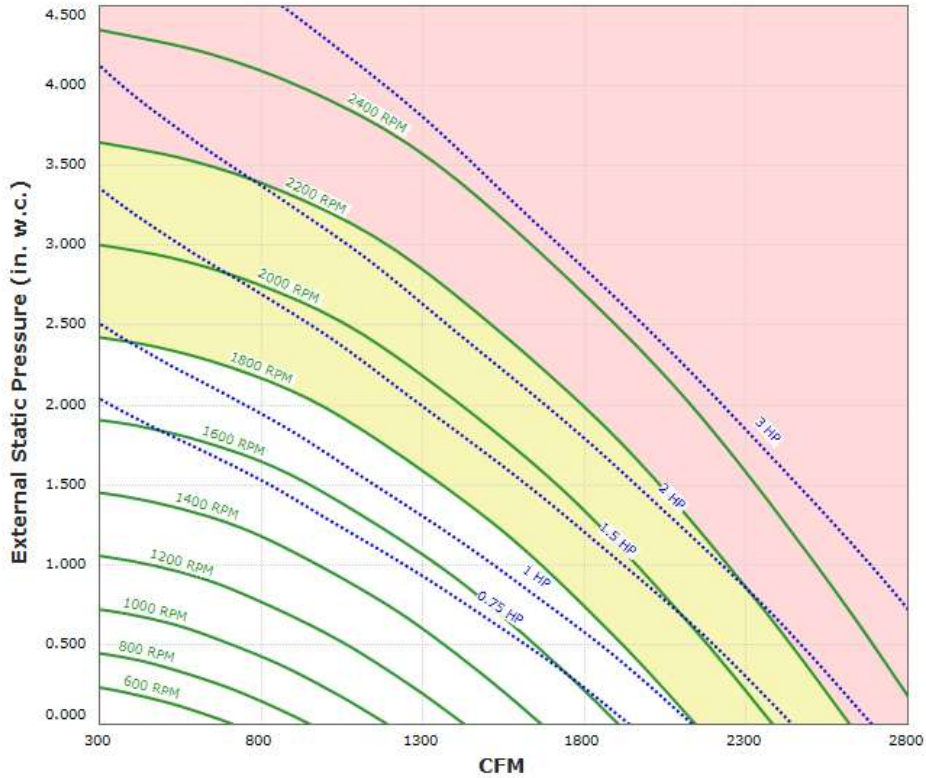

SIF15BDHP Performance Curve

Max Sizeable RPM = 2200 RPM. Curve shown extended beyond this point for reference only.
Performance shown is certified for Installation Type B: Free inlet, Ducted outlet. Performance ratings do not include the effects of appurtenances in the airstream. Power rating (BHP) includes transmission losses.