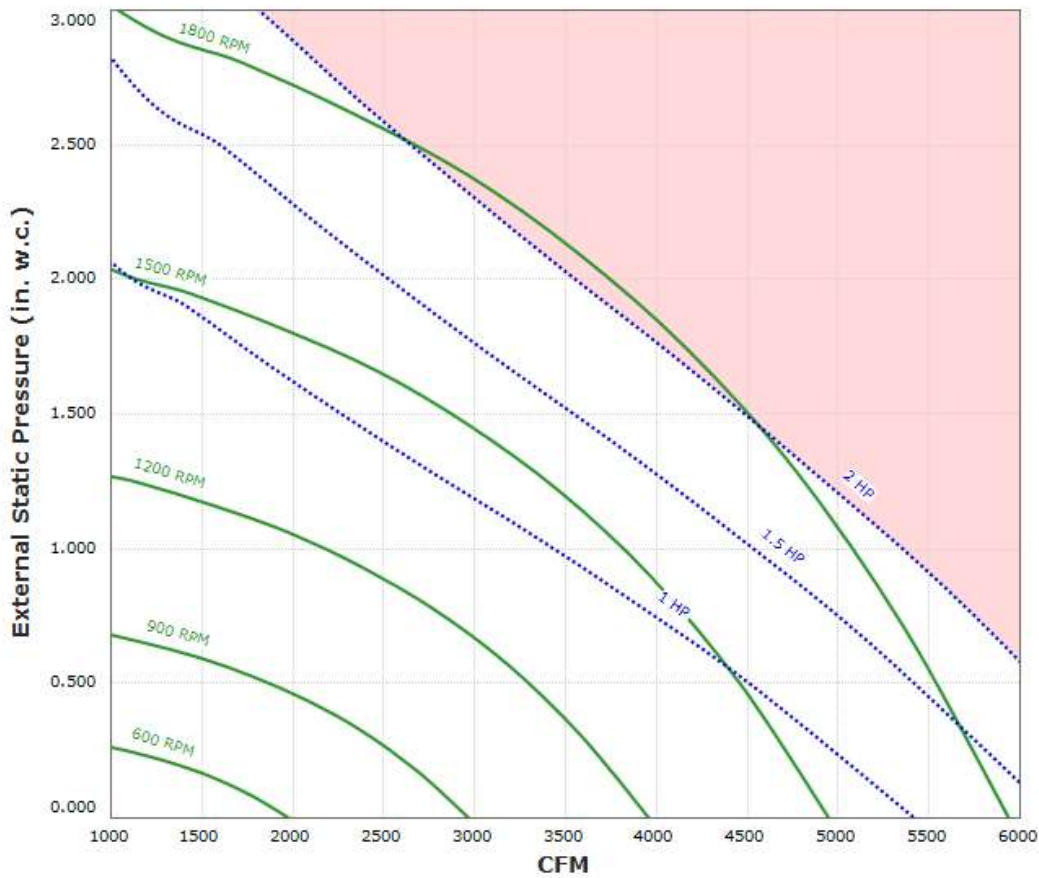

## RA-SIF18DD-HE Performance Curve

**Max Sizeable RPM = 2600 RPM. Curve shown extended beyond this point for reference only.**

Motor DTP0014 has an rpm range of 600 to 1750.

Motor DTP0014-50HZ has an rpm range of 600 to 1429.

Motor DTP0016 has an rpm range of 600 to 1150.

Motor DTP0016-50 has an rpm range of 600 to 958.

Motor DTP0024 has an rpm range of 600 to 1740.

Motor DTP0024-50HZ has an rpm range of 600 to 1415.

Motor DTP1/54 has an rpm range of 600 to 1750.

Motor DTP1/54-50HZ has an rpm range of 600 to 1426.

Performance shown is certified for Installation Type B: Free inlet, Ducted outlet. Performance ratings do not include the effects of appurtenances in the airstream. Power rating (BHP) includes transmission losses.