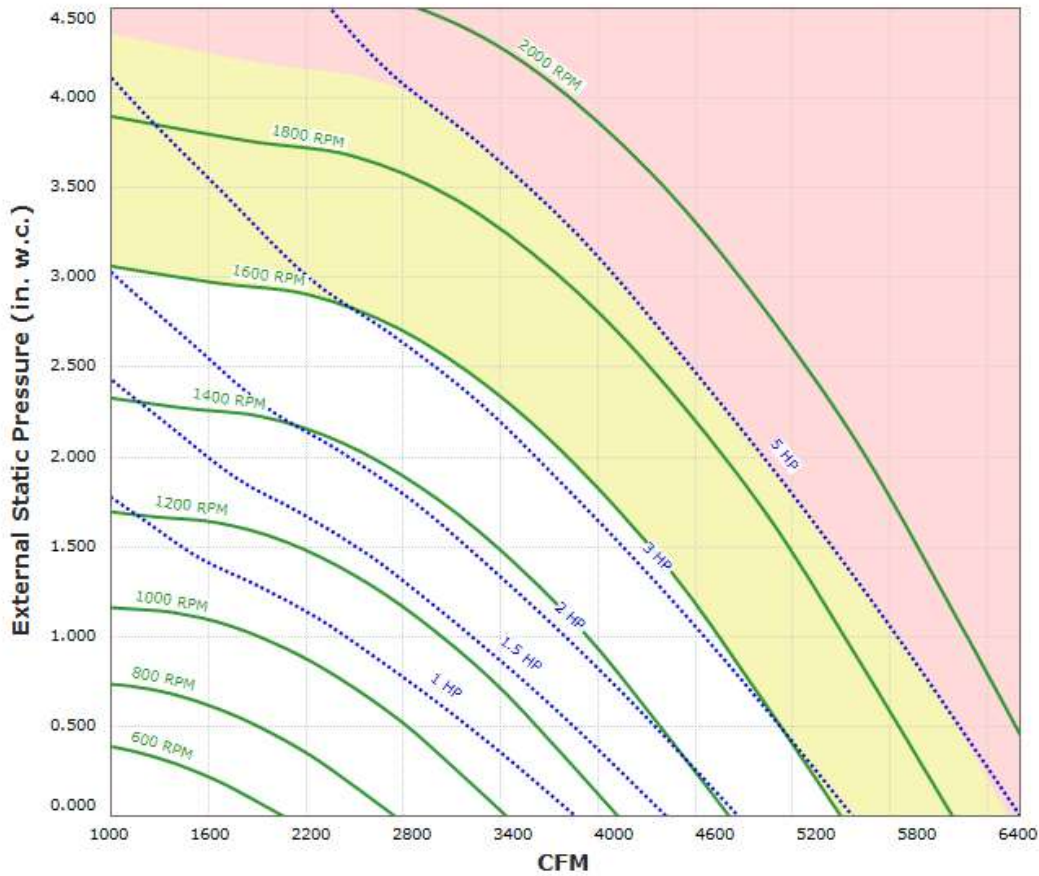

RA-SIF18DD Performance Curve

Max Sizeable RPM = 1900 RPM. Curve shown extended beyond this point for reference only.

Motor DTP0016 has an rpm range of 600 to 1150.

Motor DTP0016-50 has an rpm range of 600 to 958.

Motor DTP0024 has an rpm range of 600 to 1740.

Motor DTP0024-50HZ has an rpm range of 600 to 1415.

Motor DTP0034 has an rpm range of 600 to 1755.

Motor DTP0034-50HZ has an rpm range of 600 to 1438.

Motor DTP0054 has an rpm range of 600 to 1750.

Motor DTP0054-50 has an rpm range of 600 to 1435.

Motor DTP1/56 has an rpm range of 600 to 1150.

Motor GT0113 has an rpm range of 600 to 1765.

Performance shown is certified for Installation Type B: Free inlet, Ducted outlet. Performance ratings do not include the effects of appurtenances in the airstream. Power rating (BHP) includes transmission losses.