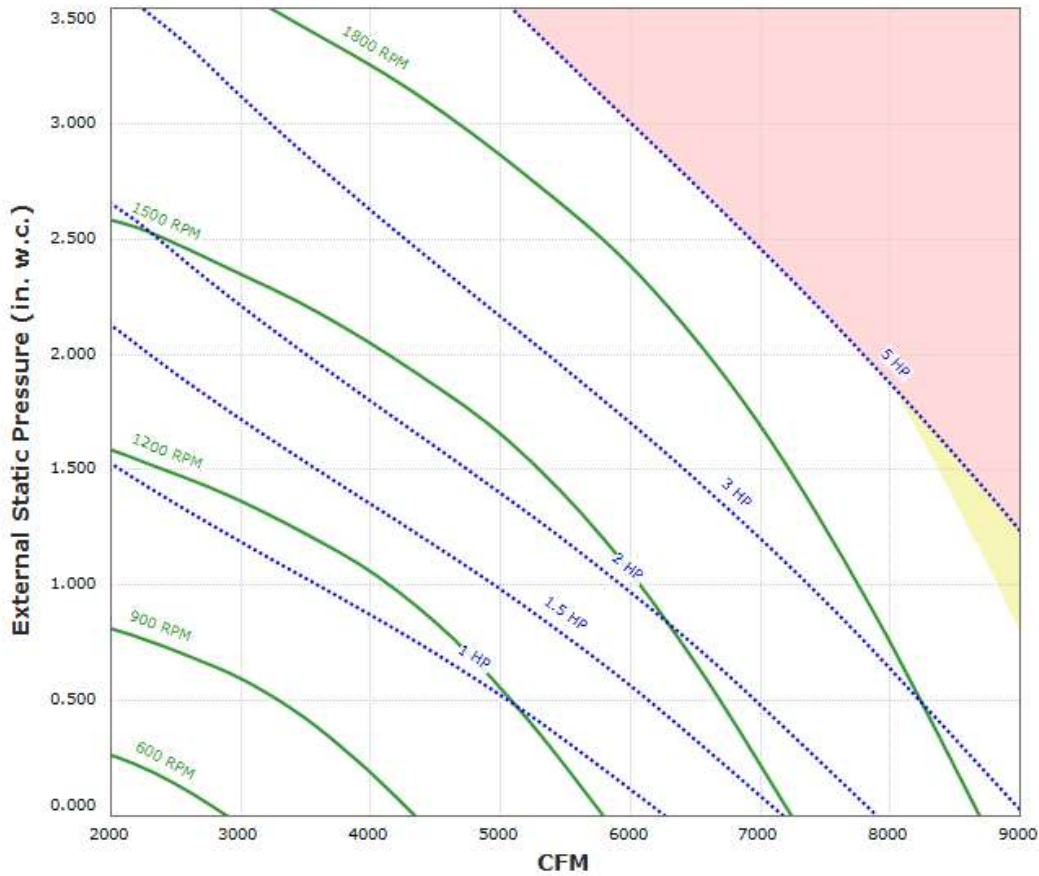

## RA-SIF20DD-HE Performance Curve

**Max Sizeable RPM = 2400 RPM. Curve shown extended beyond this point for reference only.**

Motor DTP0016 has an rpm range of 600 to 1150.

Motor DTP0016-50 has an rpm range of 600 to 958.

Motor DTP0026 has an rpm range of 600 to 1150.

Motor DTP0034 has an rpm range of 600 to 1755.

Motor DTP0034-50HZ has an rpm range of 600 to 1438.

Motor DTP0054 has an rpm range of 600 to 1750.

Motor DTP0054-50 has an rpm range of 600 to 1435.

Motor DTP1/56 has an rpm range of 600 to 1150.

Performance shown is certified for Installation Type B: Free inlet, Ducted outlet. Performance ratings do not include the effects of appurtenances in the airstream. Power rating (BHP) includes transmission losses.