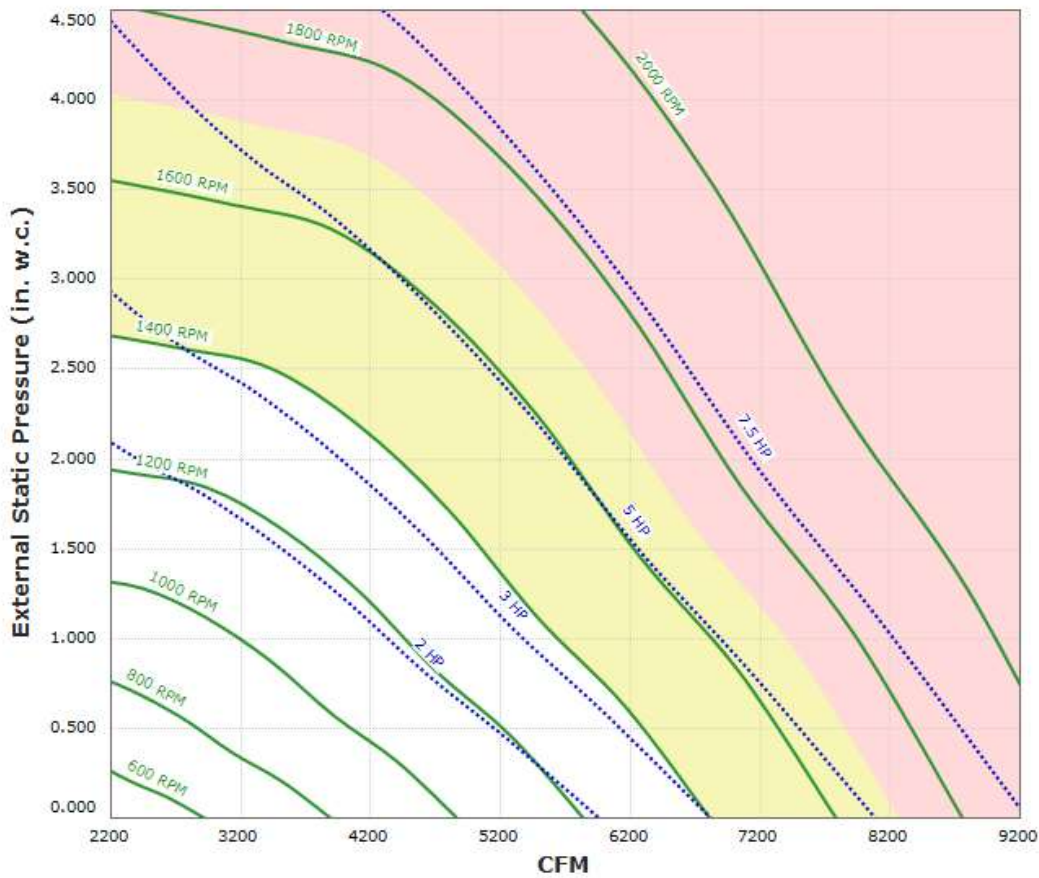

RA-SIF20DD Performance Curve

Max Sizeable RPM = 1700 RPM. Curve shown extended beyond this point for reference only.

Motor 00312OT3H213T-S has an rpm range of 600 to 1150.

Motor 00518ET3H184T-W22 has an rpm range of 600 to 1700.

Motor DTP0026 has an rpm range of 600 to 1150.

Motor DTP0034 has an rpm range of 600 to 1700.

Motor DTP0034-50HZ has an rpm range of 600 to 1438.

Motor DTP0036 has an rpm range of 600 to 1150.

Motor DTP0036-50 has an rpm range of 600 to 958.

Motor DTP0054 has an rpm range of 600 to 1700.

Motor DTP0054-50 has an rpm range of 600 to 1435.

Motor DTP7/54 has an rpm range of 600 to 1700.

Motor DTP7/54-50 has an rpm range of 600 to 1470.

Performance shown is certified for Installation Type B: Free inlet, Ducted outlet, Performance ratings do not include the effects of appurtenances in the airstream. Power rating (BHP) includes transmission losses.