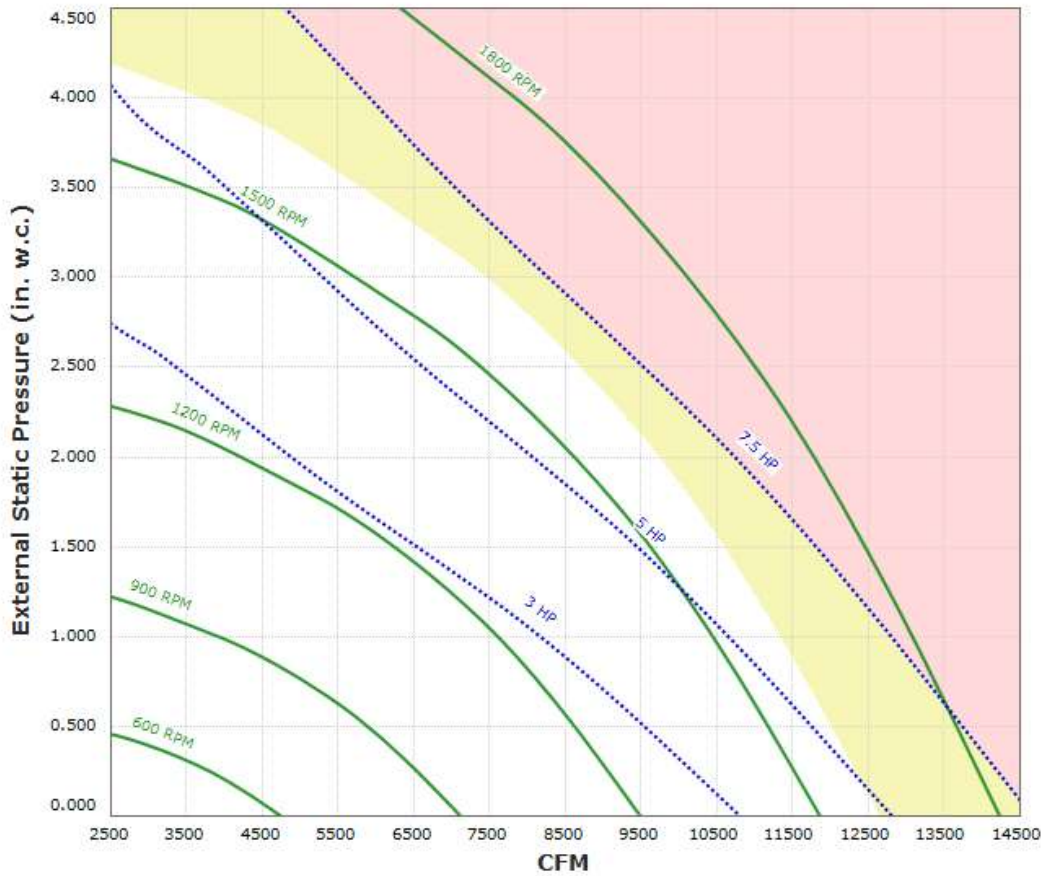

## RA-SIF24DD-HE Performance Curve

**Max Sizeable RPM = 2000 RPM. Curve shown extended beyond this point for reference only.**

Motor 00718ET3H213T-W22 has an rpm range of 600 to 1750.

Motor DTP0036 has an rpm range of 600 to 1150.

Motor DTP0036-50 has an rpm range of 600 to 958.

Motor DTP0054 has an rpm range of 600 to 1750.

Motor DTP0054-50 has an rpm range of 600 to 1435.

Motor DTP7/54 has an rpm range of 600 to 1750.

Motor DTP7/54-50 has an rpm range of 600 to 1470.

Performance shown is certified for Installation Type B: Free inlet, Ducted outlet. Performance ratings do not include the effects of appurtenances in the airstream. Power rating (BHP) includes transmission losses.