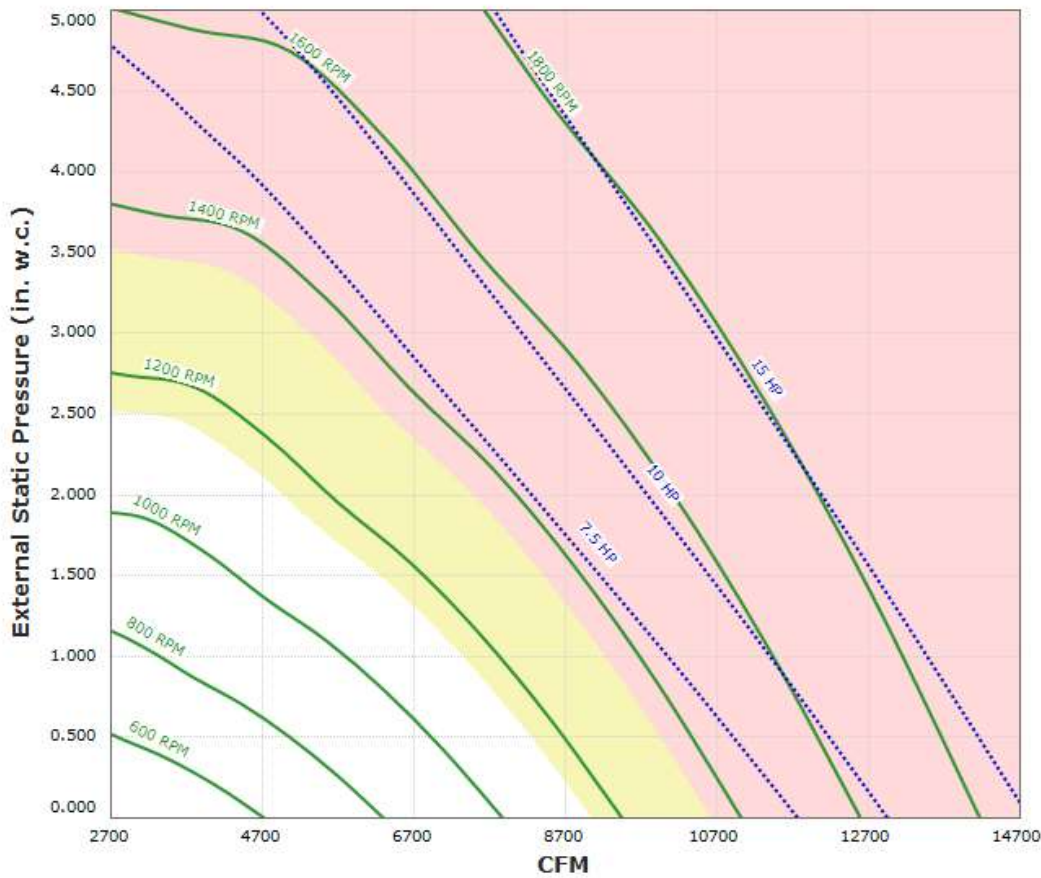

RA-SIF24DD Performance Curve

Max Sizeable RPM = 1350 RPM. Curve shown extended beyond this point for reference only.

Motor DTP0056 has an rpm range of 600 to 1150.

Motor DTP0056-50 has an rpm range of 600 to 958.

Motor DTP0104 has an rpm range of 600 to 1350.

Motor DTP0104-50 has an rpm range of 600 to 1350.

Motor DTP0154 has an rpm range of 600 to 1350.

Motor DTP0154-50 has an rpm range of 600 to 1350.

Motor DTP7/54 has an rpm range of 600 to 1350.

Motor DTP7/54-50 has an rpm range of 600 to 1350.

Performance shown is certified for Installation Type B: Free inlet, Ducted outlet. Performance ratings do not include the effects of appurtenances in the airstream. Power rating (BHP) includes transmission losses.