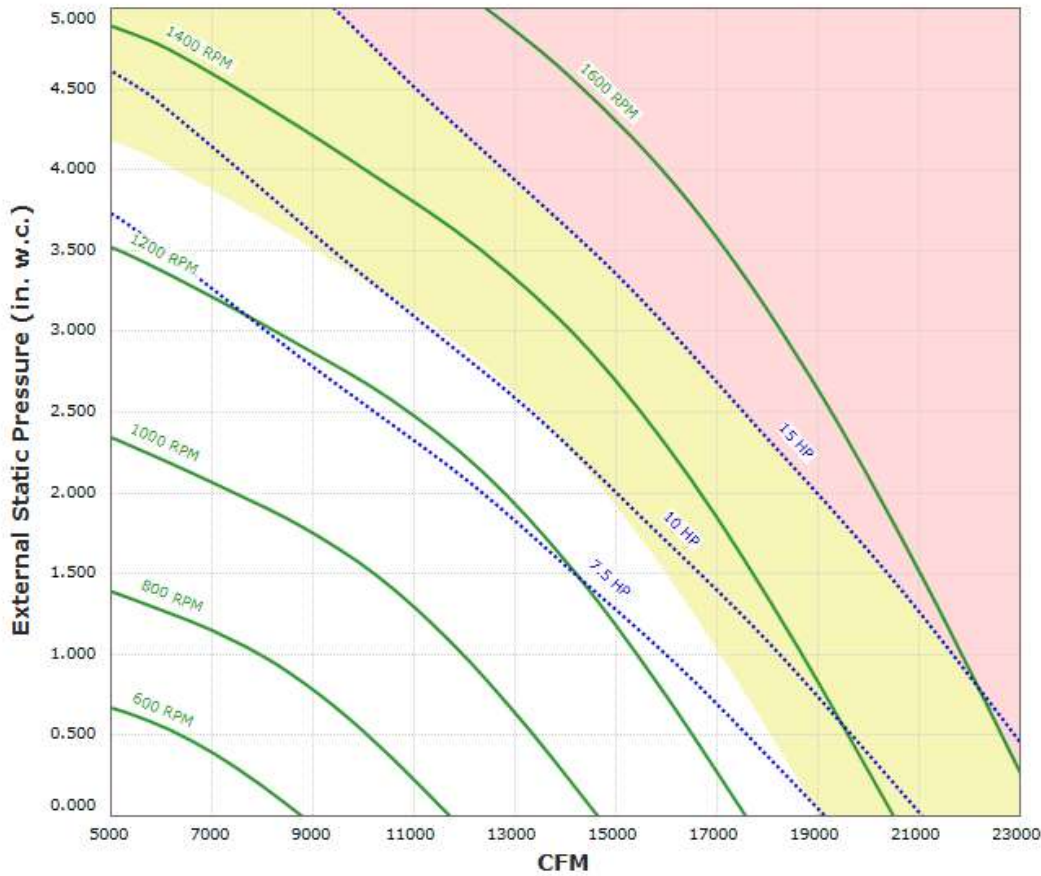

RA-SIF30DD-HE Performance Curve

Max Sizeable RPM = 1600 RPM. Curve shown extended beyond this point for reference only.

Motor DTP0106 has an rpm range of 400 to 1150.

Motor DTP0154 has an rpm range of 438 to 1600.

Motor DTP0154-50 has an rpm range of 400 to 1454.

Motor DTP7/56 has an rpm range of 400 to 1150.

Motor DTP7/56-50 has an rpm range of 400 to 958.

Performance shown is certified for Installation Type B: Free inlet, Ducted outlet. Performance ratings do not include the effects of appurtenances in the airstream. Power rating (BHP) includes transmission losses.