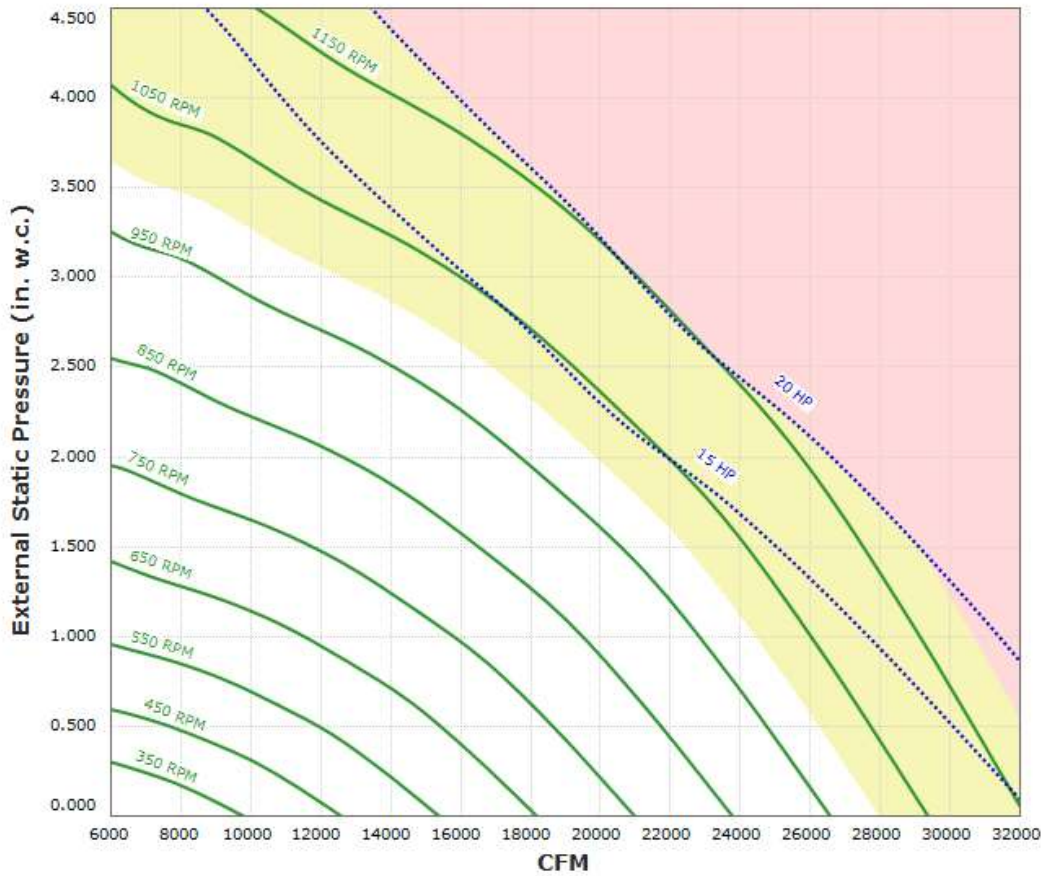

## RA-SIF36DD-HE Performance Curve

**Max Sizeable RPM = 1200 RPM. Curve shown extended beyond this point for reference only.**

Motor DTP0156 has an rpm range of 400 to 1150.

Motor DTP0156-50 has an rpm range of 400 to 958.

Motor DTP0206 has an rpm range of 400 to 1150.

Motor DTP0206-50 has an rpm range of 400 to 958.

Performance shown is certified for Installation Type B: Free inlet, Ducted outlet. Performance ratings do not include the effects of appurtenances in the airstream. Power rating (BHP) includes transmission losses.