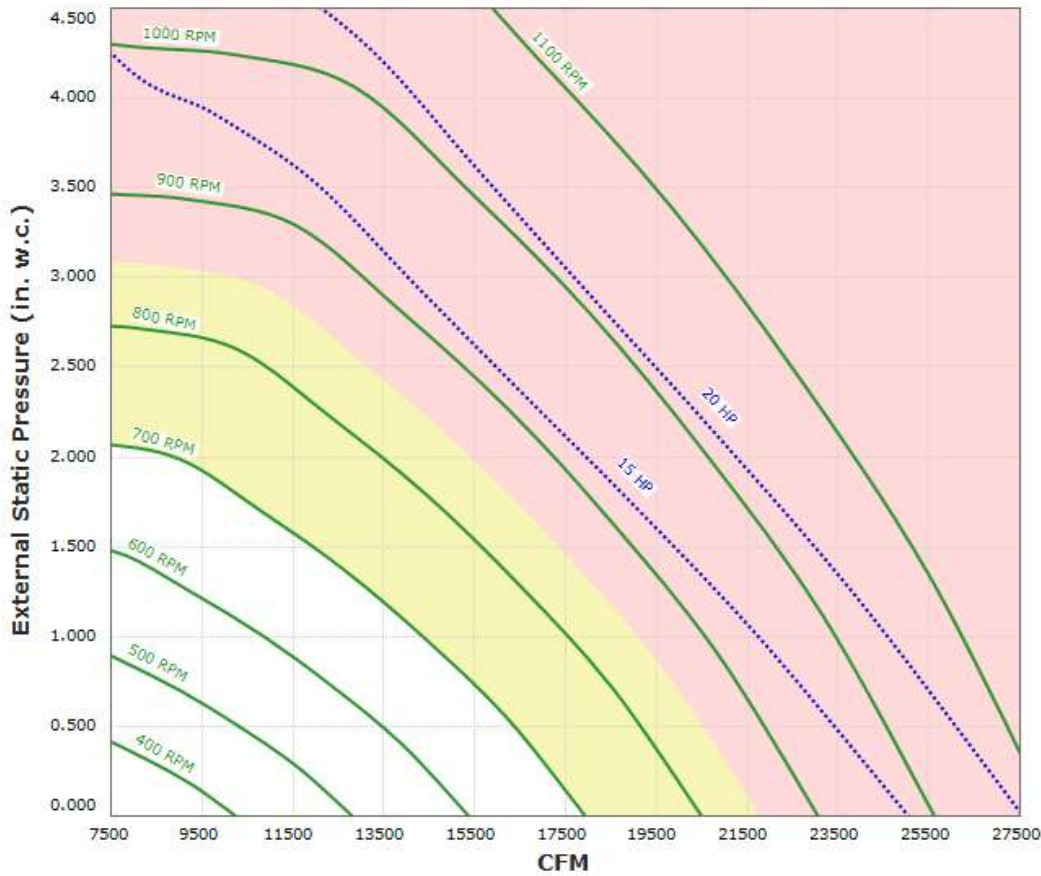

## RA-SIF36DD Performance Curve

**Max Sizeable RPM = 850 RPM. Curve shown extended beyond this point for reference only.**

Motor DTP0154 has an rpm range of 438 to 850.

Motor DTP0156 has an rpm range of 400 to 850.

Motor DTP0156-50 has an rpm range of 400 to 850.

Motor DTP0204 has an rpm range of 442 to 850.

Motor DTP0206 has an rpm range of 400 to 850.

Motor DTP0206-50 has an rpm range of 400 to 850.

Motor DTP0254 has an rpm range of 441 to 850.

Performance shown is certified for Installation Type B: Free inlet, Ducted outlet. Performance ratings do not include the effects of appurtenances in the airstream. Power rating (BHP) includes transmission losses.