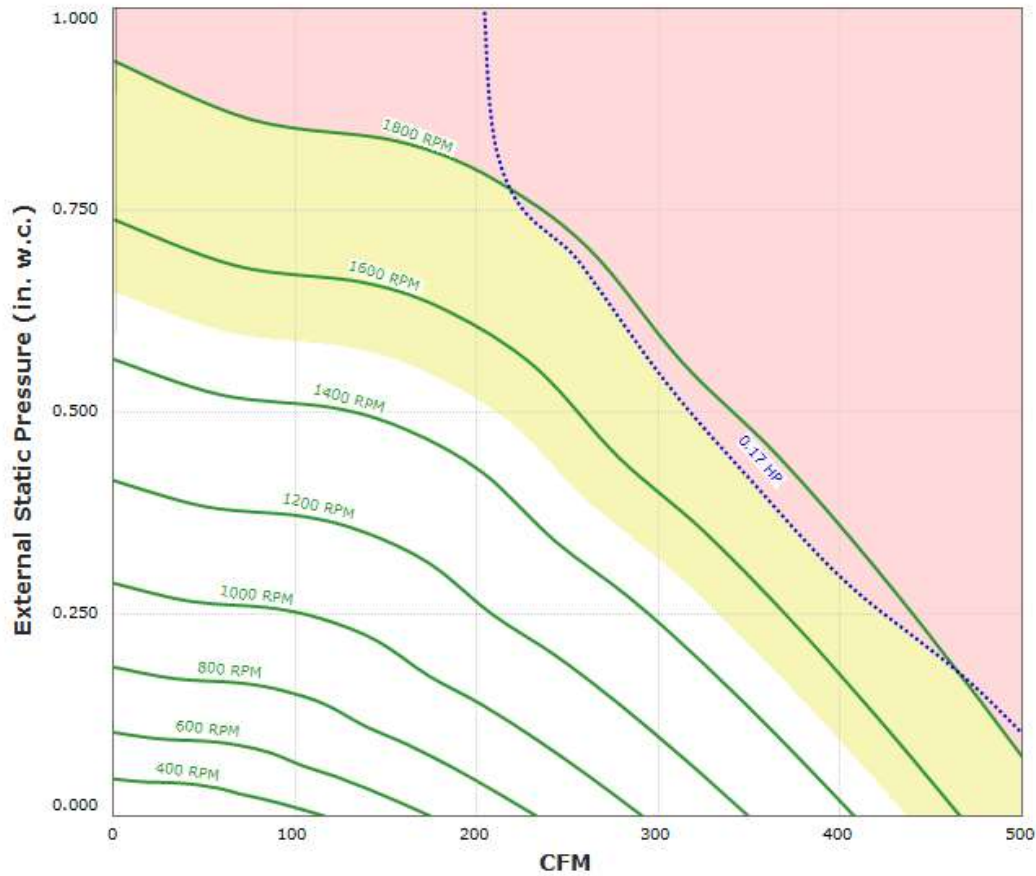

RA-SIF9DD-SS Performance Curve

Max Sizeable RPM = 1800 RPM. Curve shown extended beyond this point for reference only.

Motor BMN42-12011-50-115 has an rpm range of 300 to 1800.

Motor BMN42-12011-60-115 has an rpm range of 300 to 1800.

Motor BMN42-12012-50-230/277 has an rpm range of 300 to 1800.

Motor BMN42-12012-60-230/277 has an rpm range of 300 to 1800.

Performance shown is certified for Installation Type B: Free inlet, Ducted outlet. Performance ratings do not include the effects of appurtenances in the airstream. Power rating (BHP) includes transmission losses.