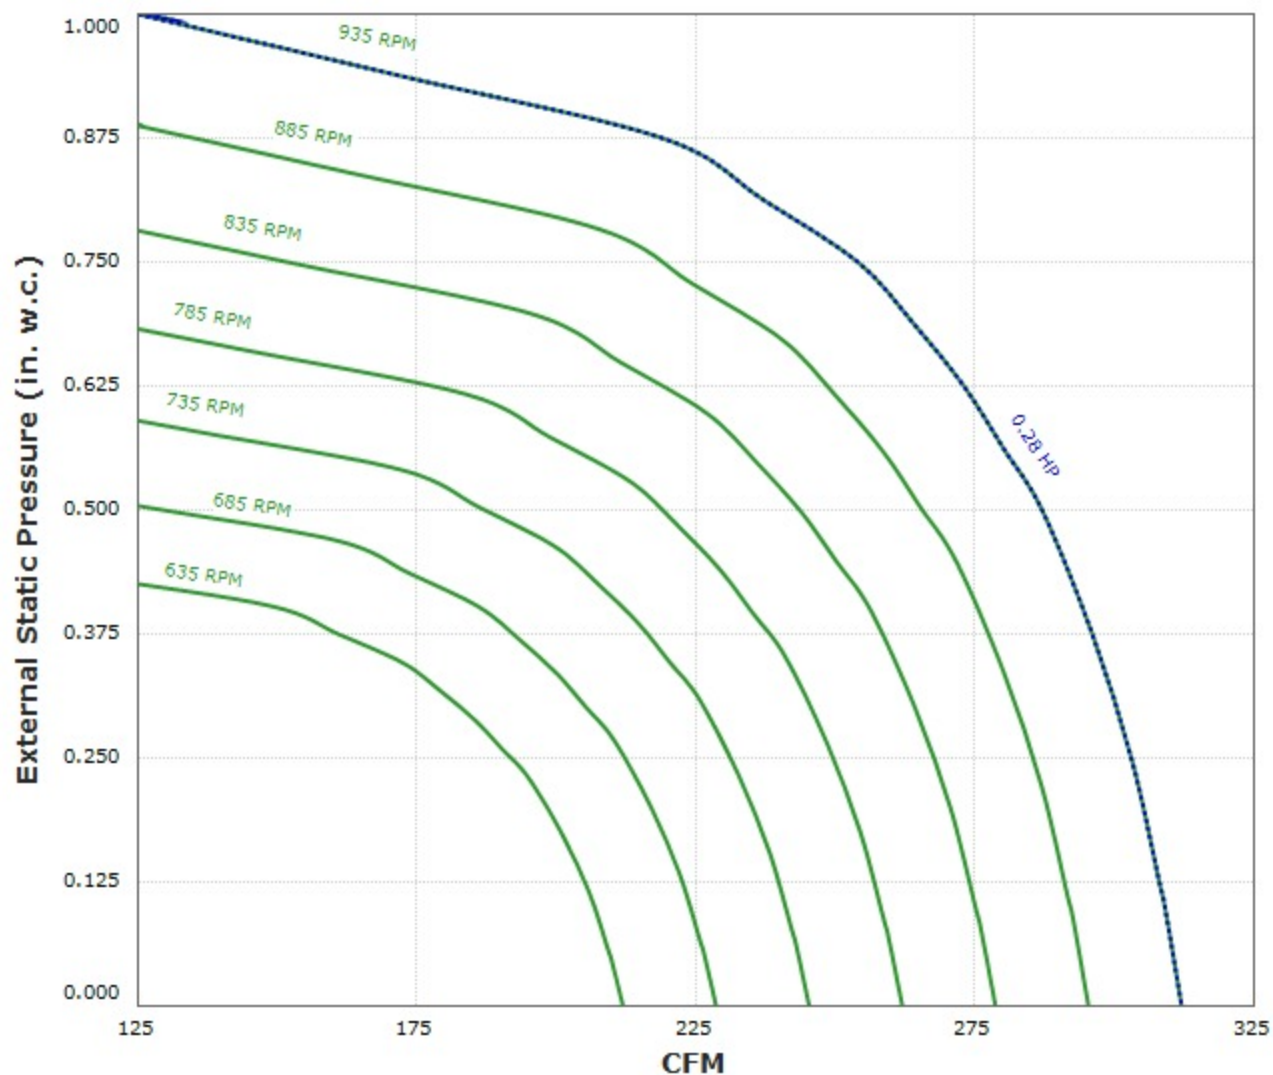

CFA 300RA Performance Curve

Max Sizeable RPM = 935 RPM. Curve shown extended beyond this point for reference only.

Motor Broan 212 W, 120V has an rpm range of 634 to 935.

Performance shown is certified for Installation Type B: Free inlet, Ducted outlet. Performance ratings include the effects of inlet grille and backdraft damper in the airstream. Speed (RPM) shown is nominal. Performance is based on actual speed of test.