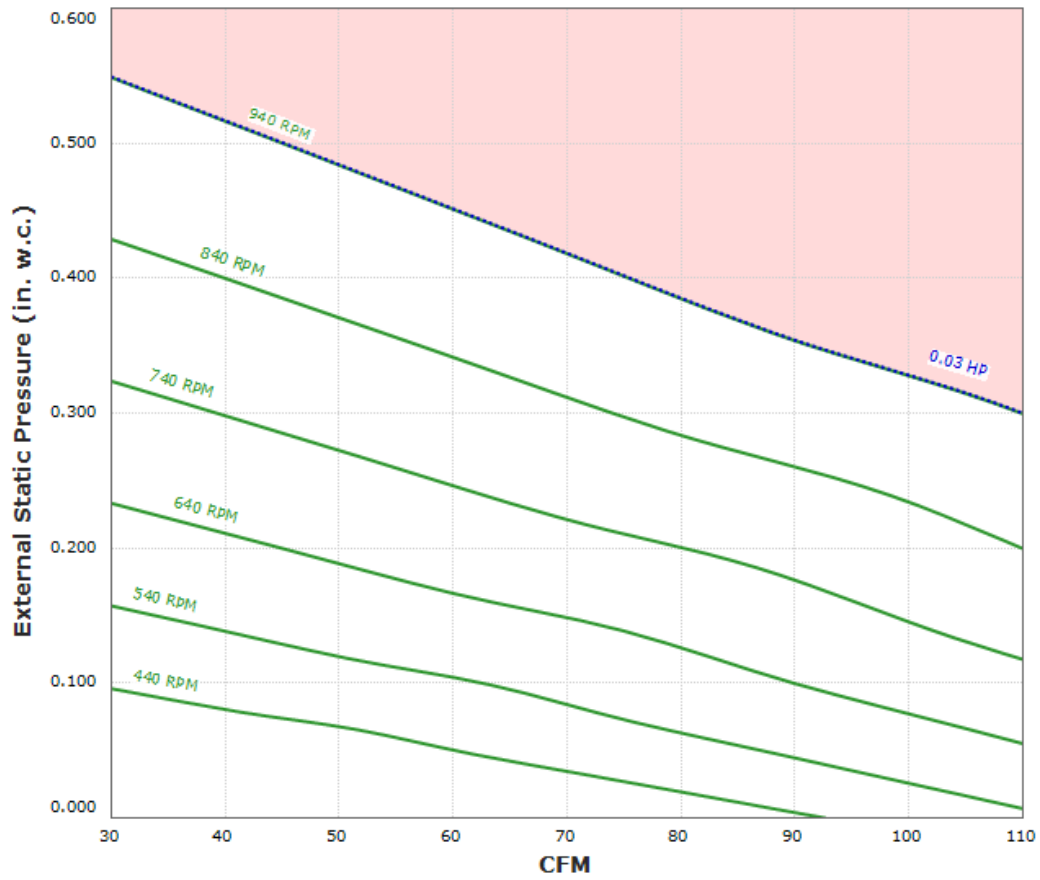

CFA HE110RA Performance Curve

Max Sizeable RPM = 940 RPM. Curve shown extended beyond this point for reference only.